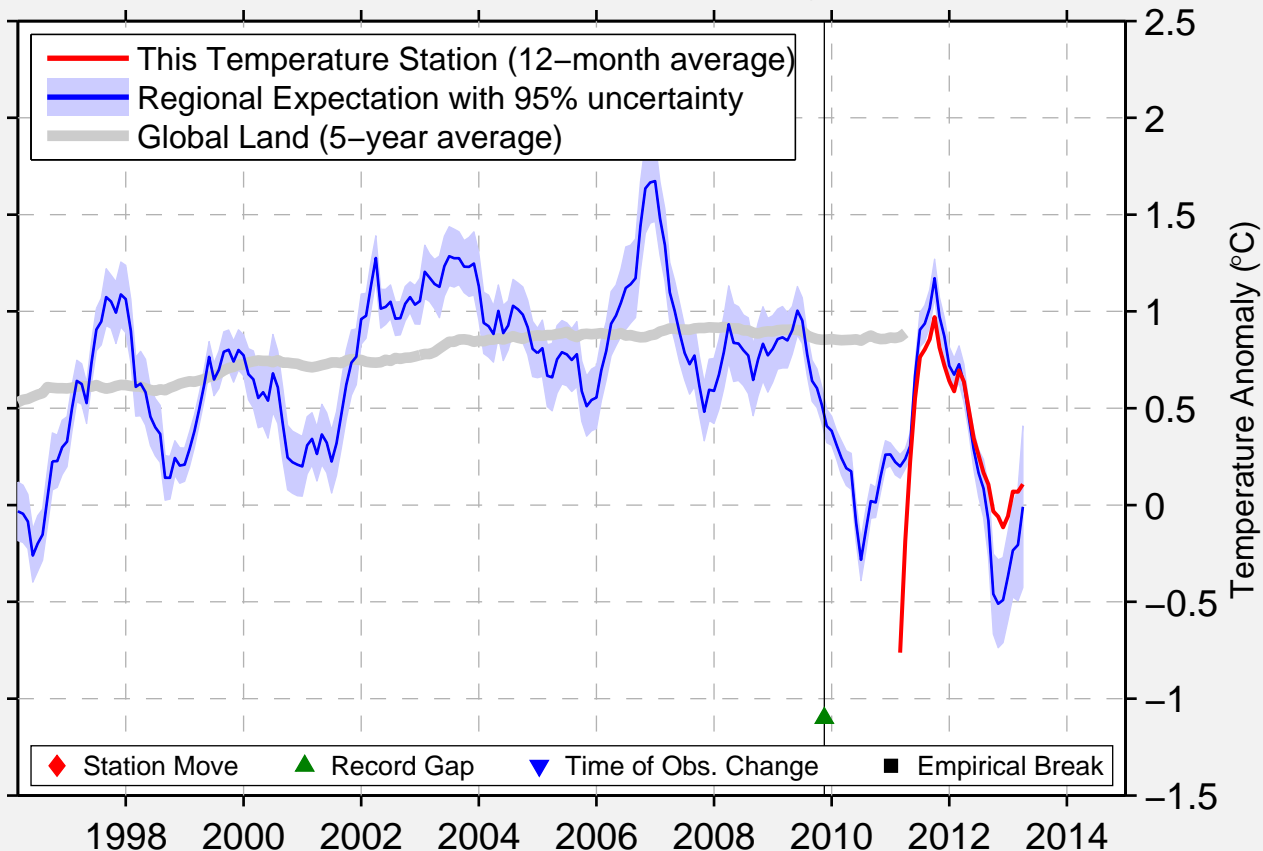

# PLATFORM NO. 62117

57.917 N, 0.000 W (United Kingdom)

Data Quality Controlled and Aligned at Breakpoints

Berkeley Earth