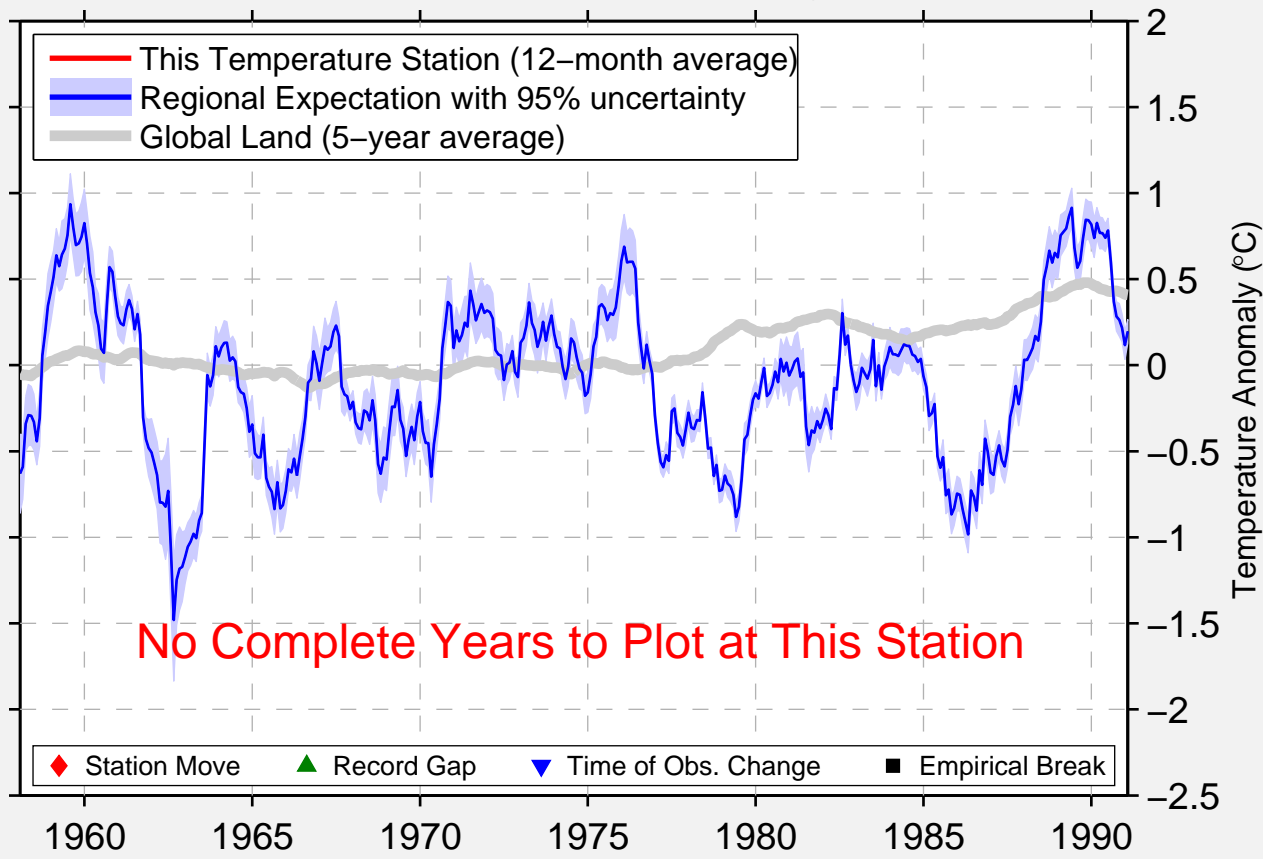

# WINDY HEAD

57.633 N, 2.233 W (United Kingdom)

Data Quality Controlled and Aligned at Breakpoints

Berkeley Earth