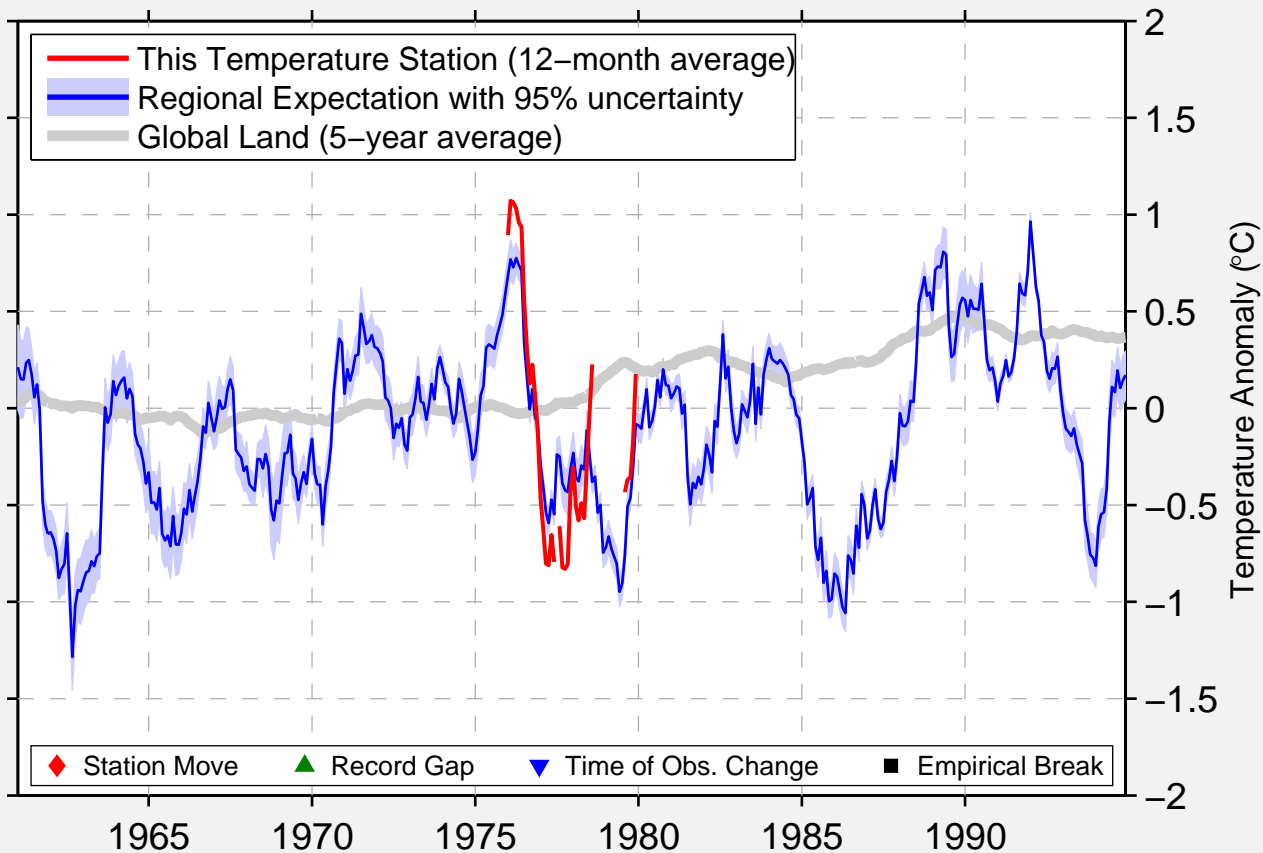

GLENMORE LODGE

57.167 N, 3.700 W (United Kingdom)

Data Quality Controlled and Aligned at Breakpoints

Berkeley Earth