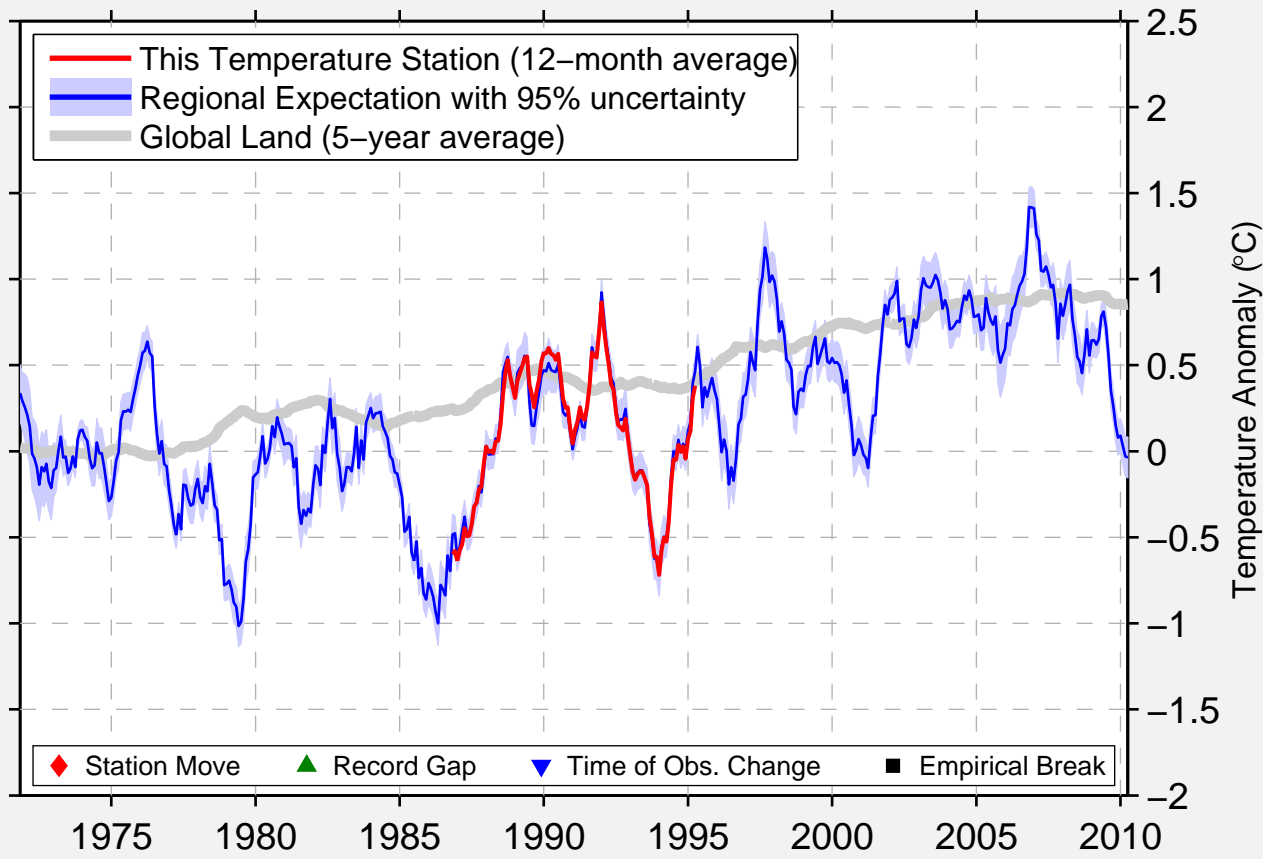

HYSKEIR (LGT-H)

56.967 N, 6.683 W (United Kingdom)

Data Quality Controlled and Aligned at Breakpoints

Berkeley Earth