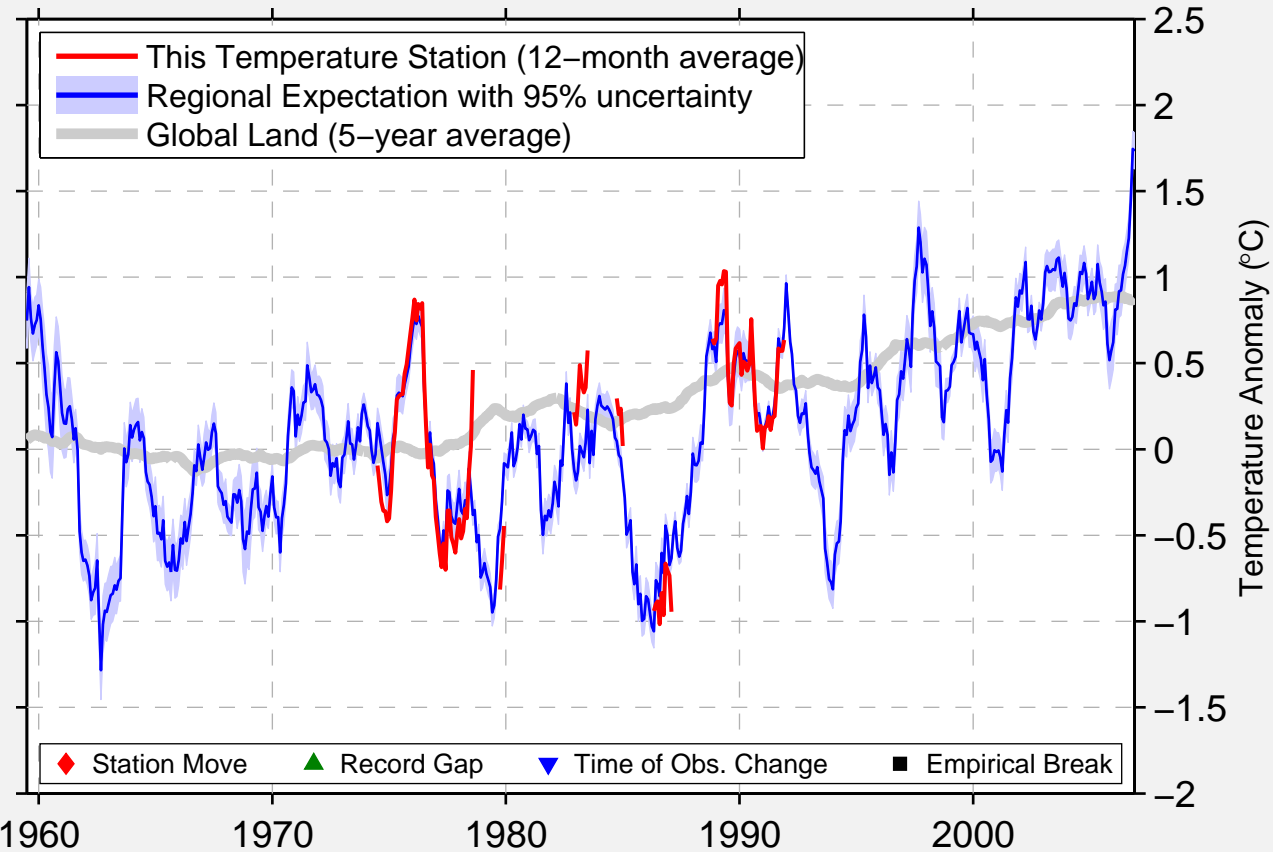

# TUMMEL BRIDGE

56.700 N, 4.017 W (United Kingdom)

Data Quality Controlled and Aligned at Breakpoints

Berkeley Earth