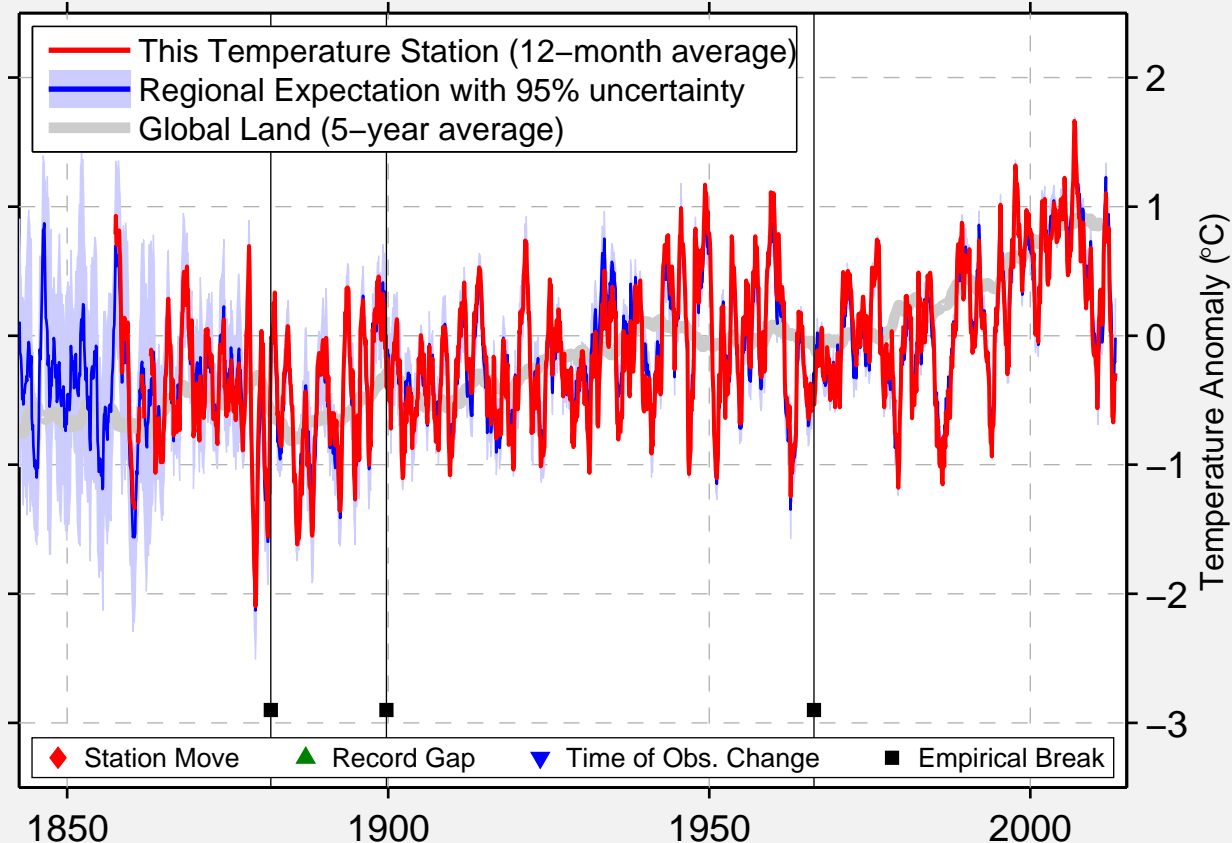

GLASGOW AIRPORT

55.900 N, 4.342 W (United Kingdom)

Data Quality Controlled and Aligned at Breakpoints

Berkeley Earth