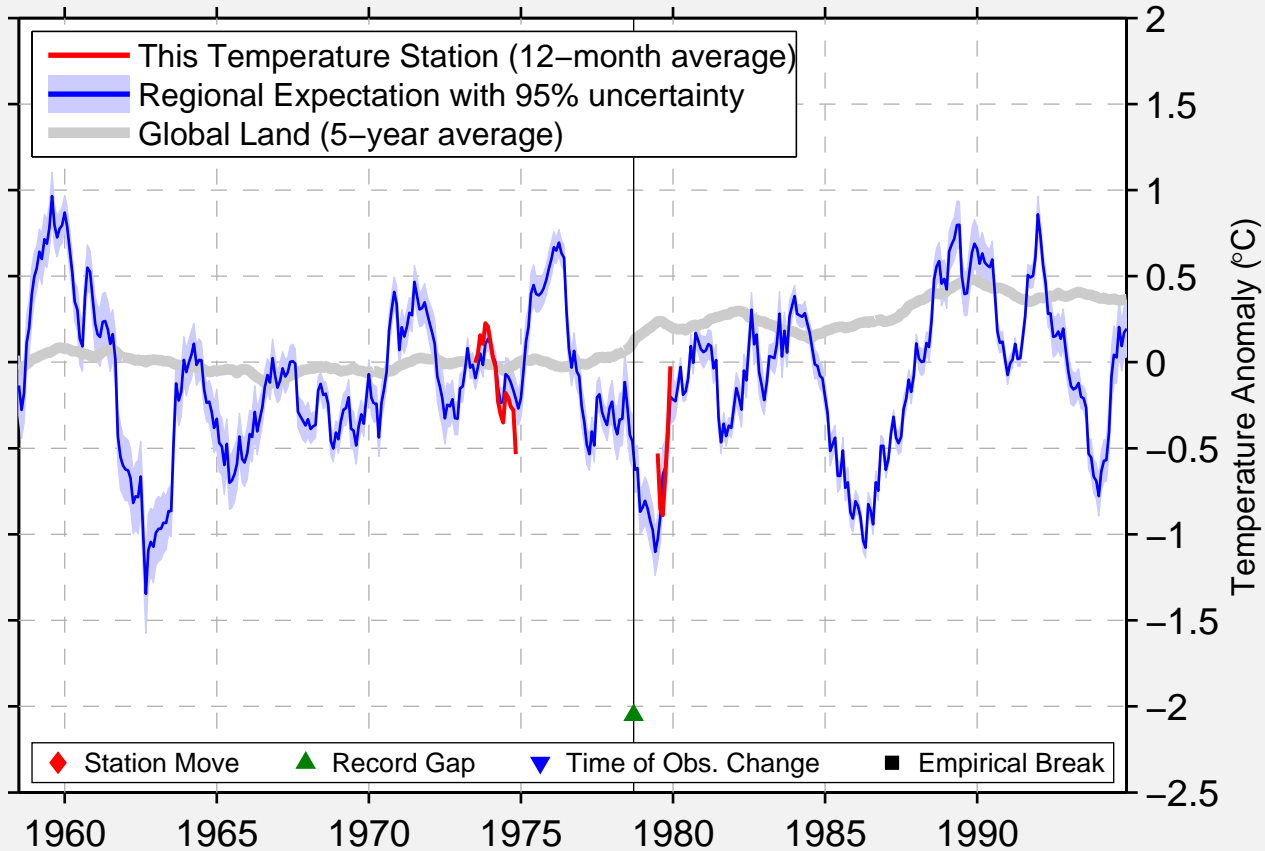

MONEYDIG

54.983 N, 6.600 W (United Kingdom)

Data Quality Controlled and Aligned at Breakpoints

Berkeley Earth