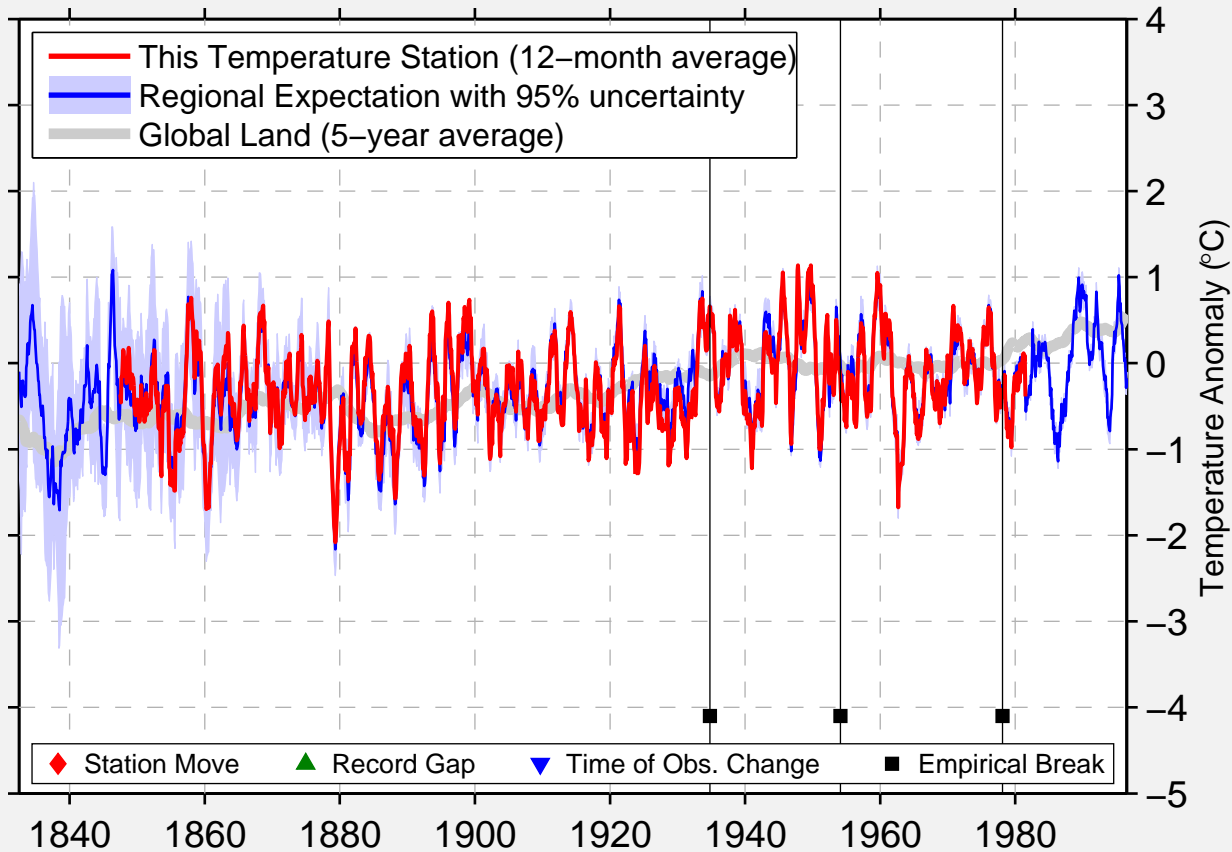

DURHAM

54.800 N, 1.600 W (United Kingdom)

Data Quality Controlled and Aligned at Breakpoints

Berkeley Earth