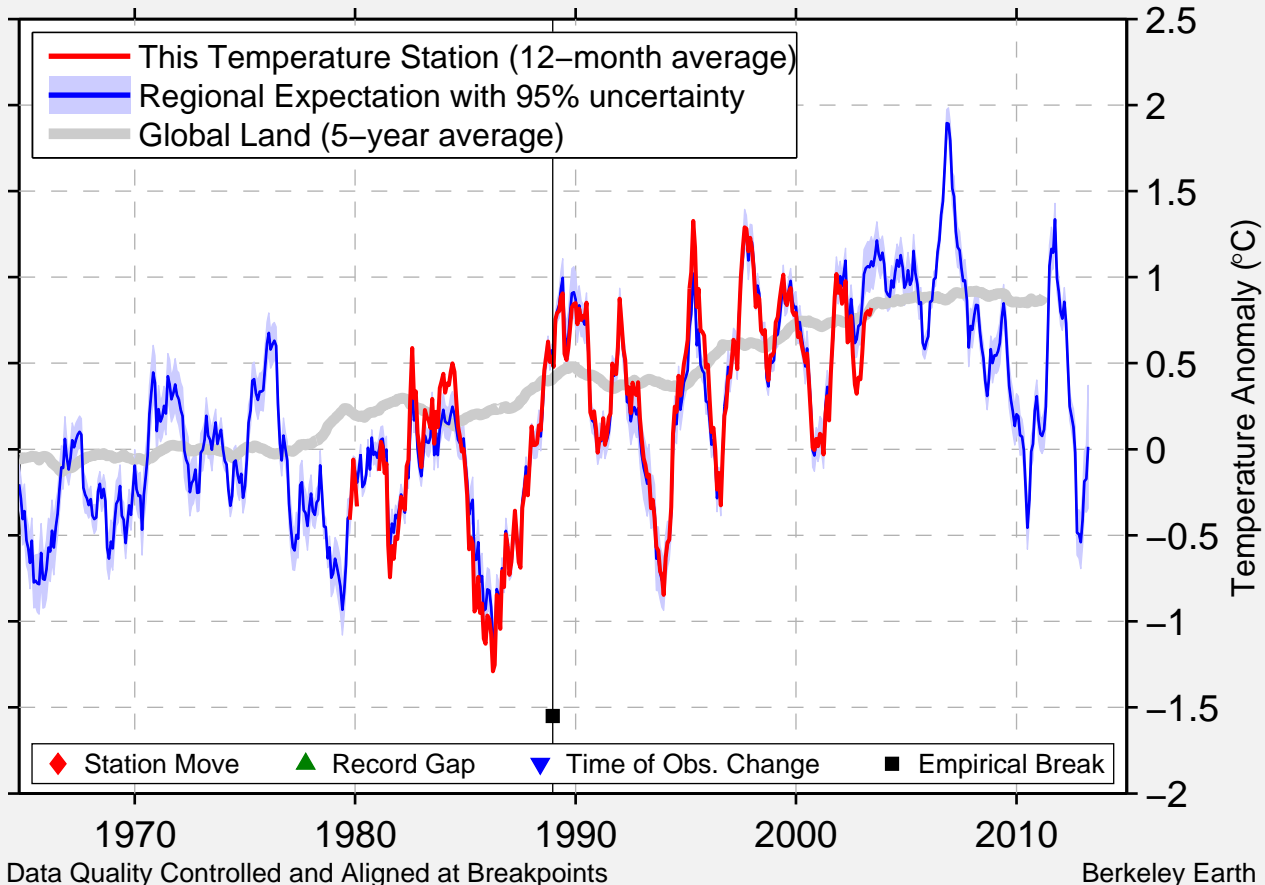

ASPATRIA

54.767 N, 3.317 W (United Kingdom)

Data Quality Controlled and Aligned at Breakpoints

Berkeley Earth