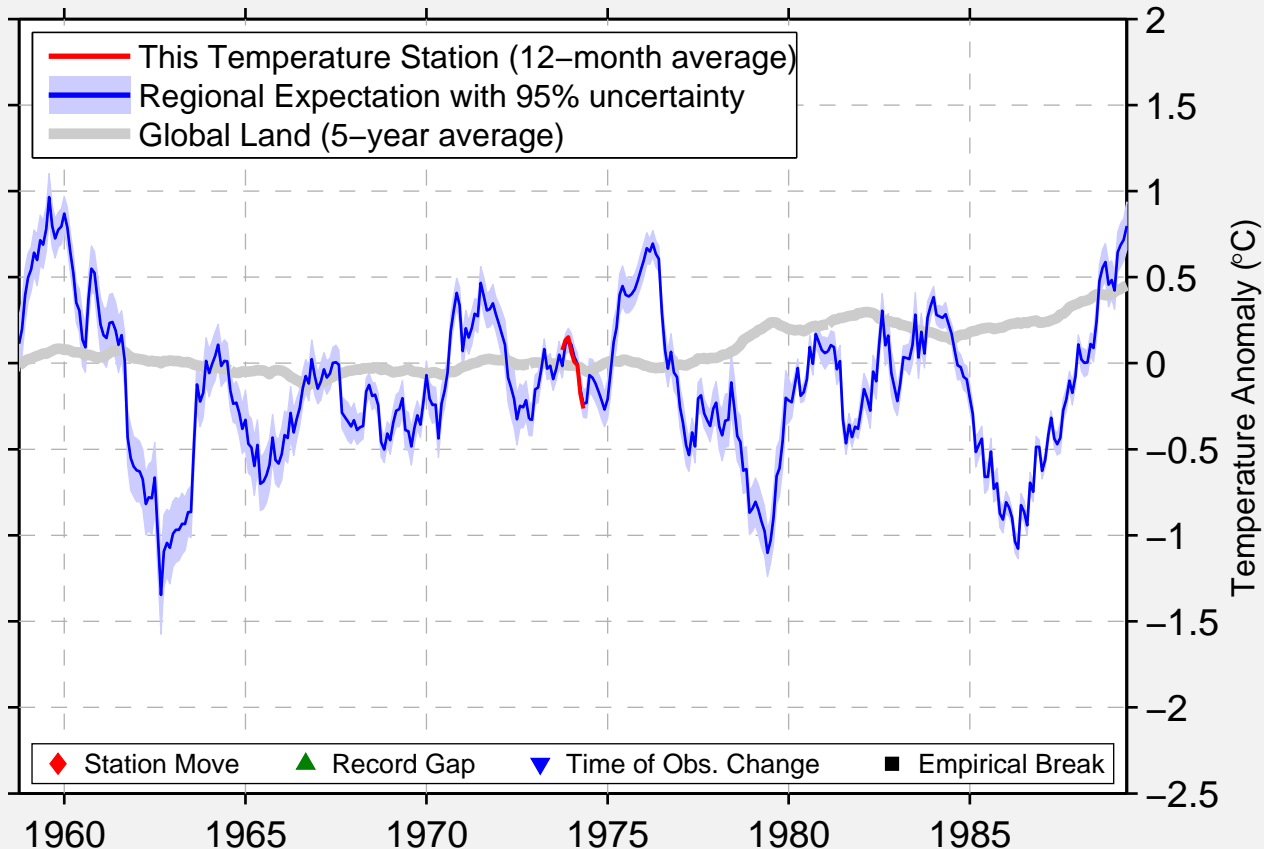

ORLOCK HEAD

54.667 N, 5.583 W (United Kingdom)

Data Quality Controlled and Aligned at Breakpoints

Berkeley Earth