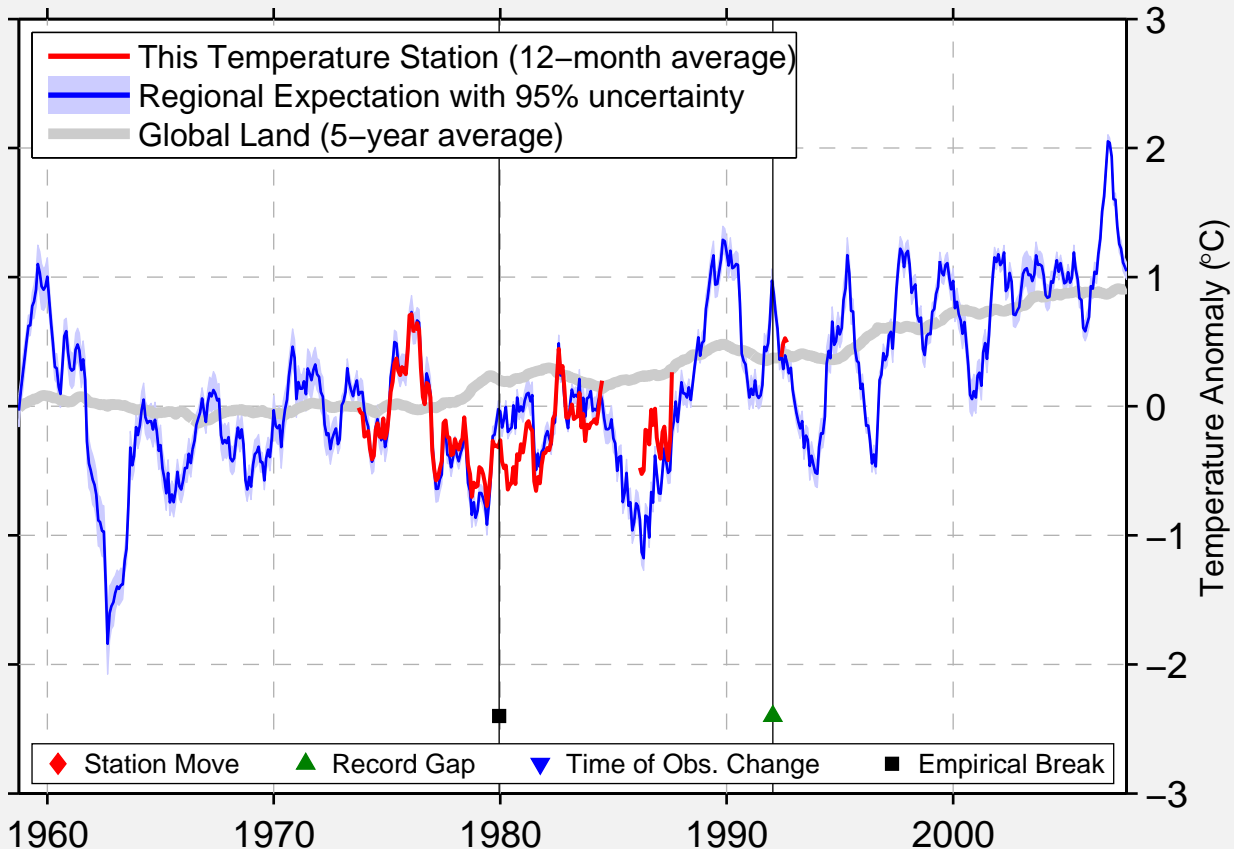

WHITBY

54.483 N, 0.600 W (United Kingdom)

Data Quality Controlled and Aligned at Breakpoints

Berkeley Earth