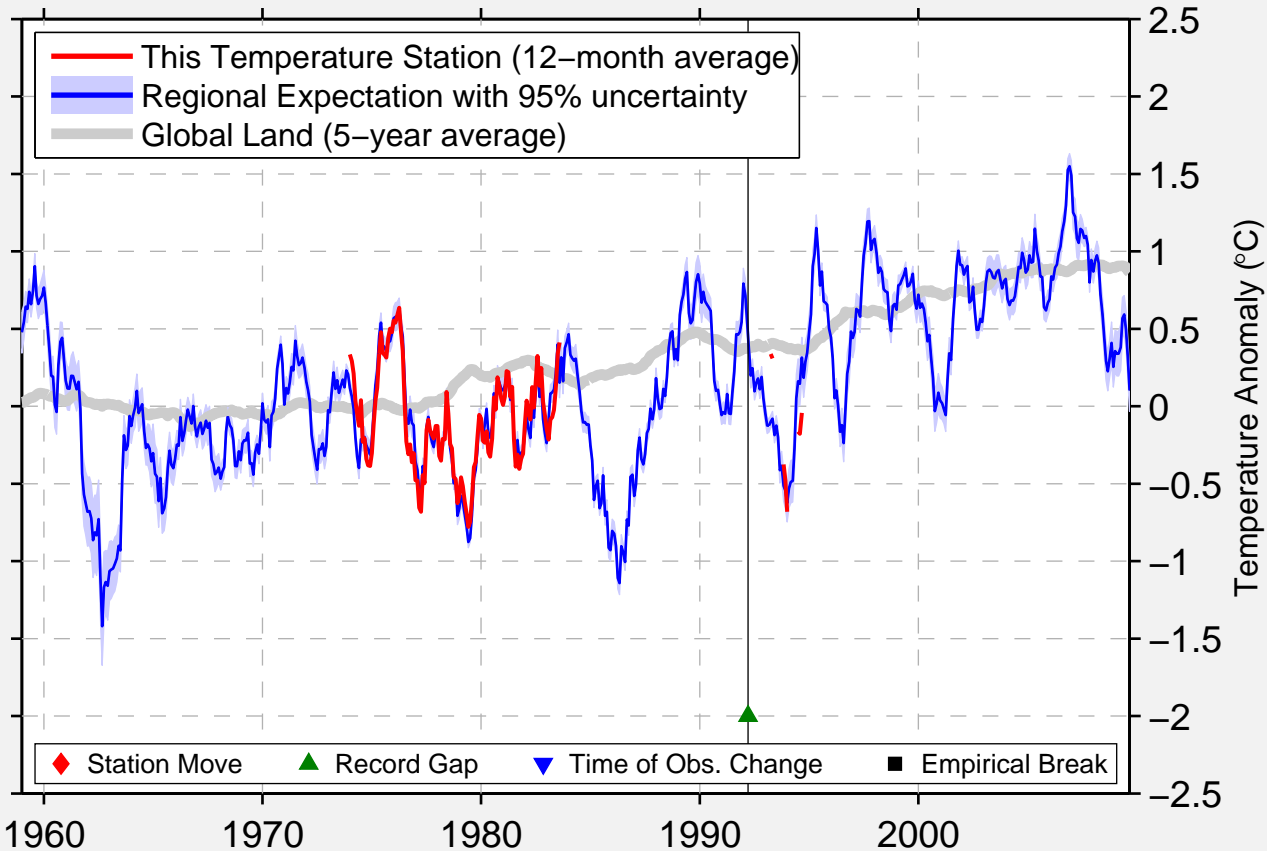

# KNOCKAREVAN

54.417 N, 8.083 W (United Kingdom)

◆ Station Move    ▲ Record Gap    ▼ Time of Obs. Change    ■ Empirical Break

Data Quality Controlled and Aligned at Breakpoints

Berkeley Earth