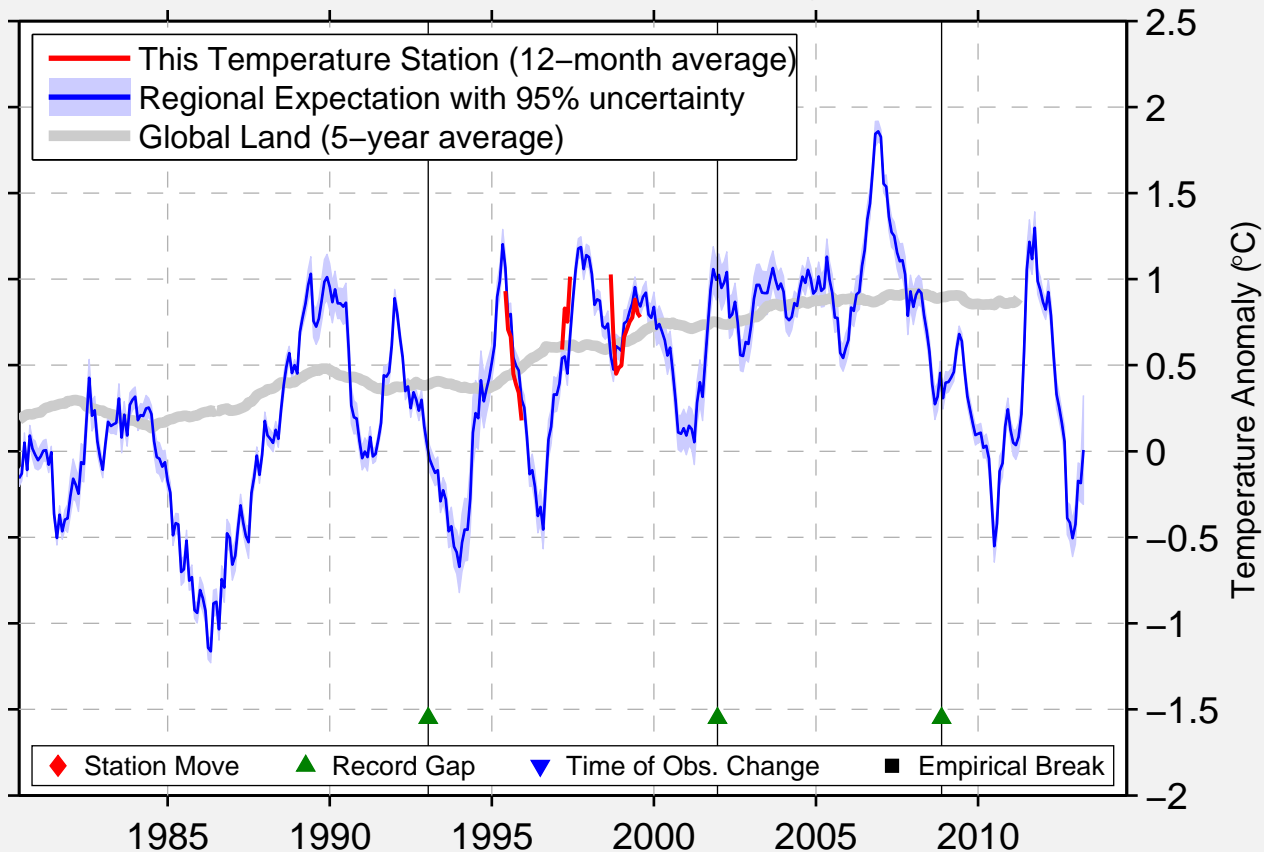

PLATFORM NO. 62126

53.800 N, 3.600 W (United Kingdom)

Data Quality Controlled and Aligned at Breakpoints

Berkeley Earth