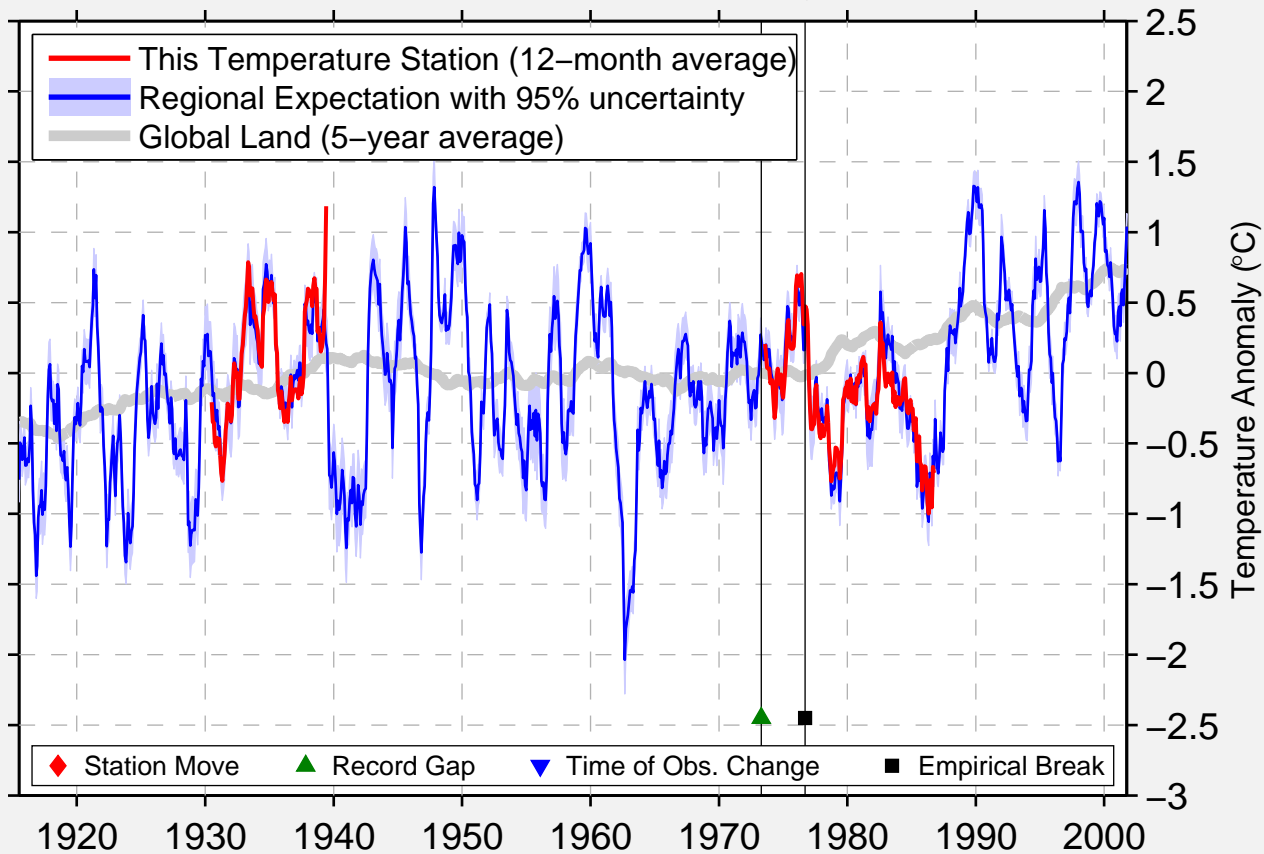

SPURN HEAD (POINT)

53.617 N, 0.150 E (United Kingdom)

Data Quality Controlled and Aligned at Breakpoints

Berkeley Earth