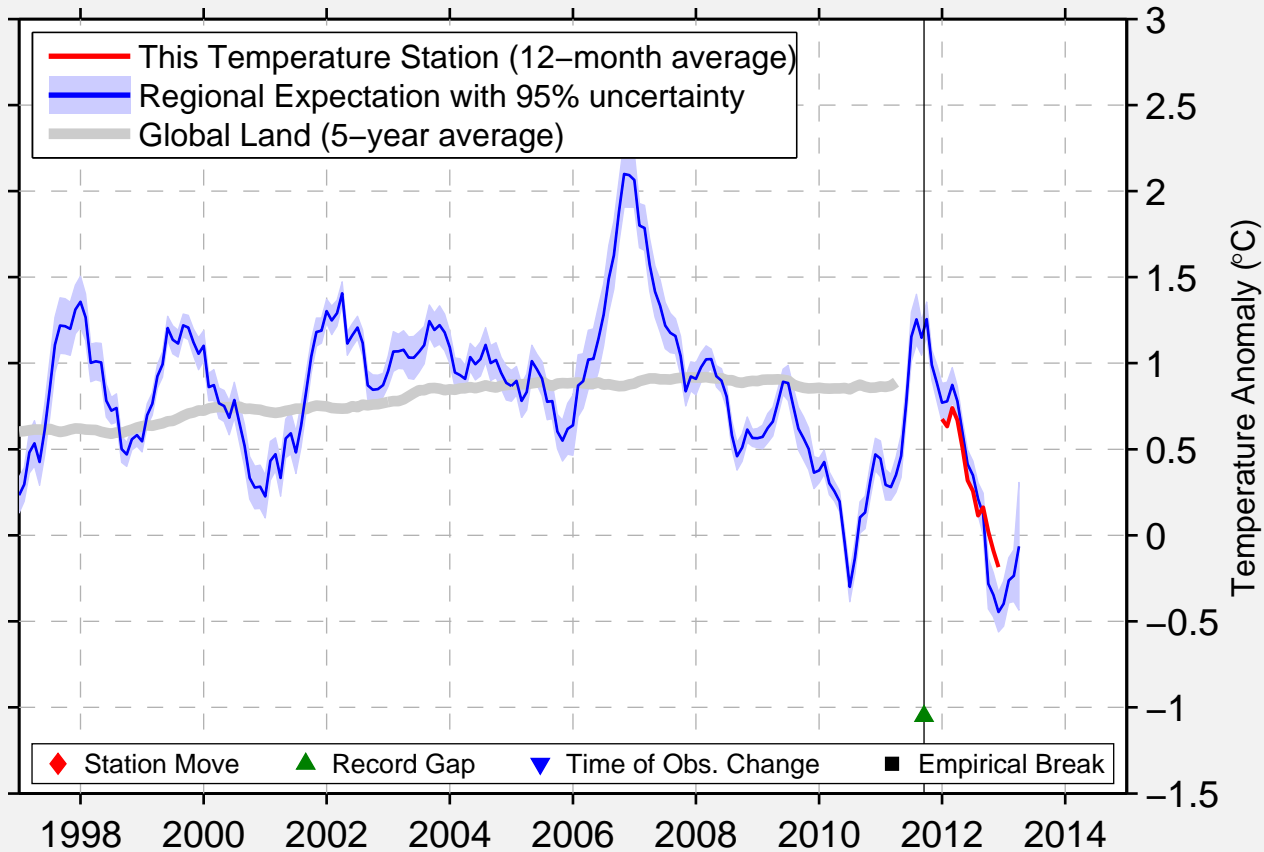

ENVIRONM BUOY 62148

53.600 N, 1.050 E (United Kingdom)

Data Quality Controlled and Aligned at Breakpoints

Berkeley Earth