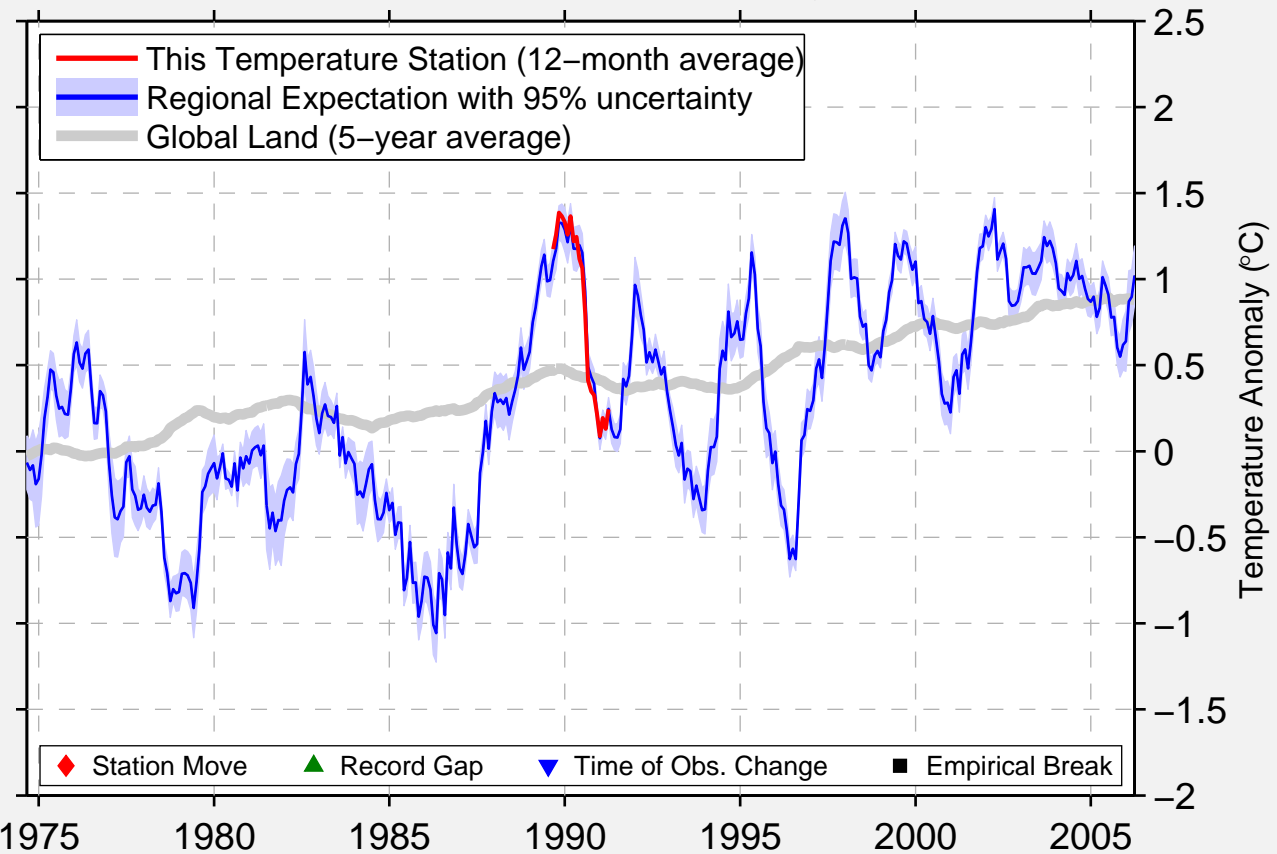

NORTH COATES (AUT)

53.500 N, 0.067 E (United Kingdom)

Data Quality Controlled and Aligned at Breakpoints

Berkeley Earth