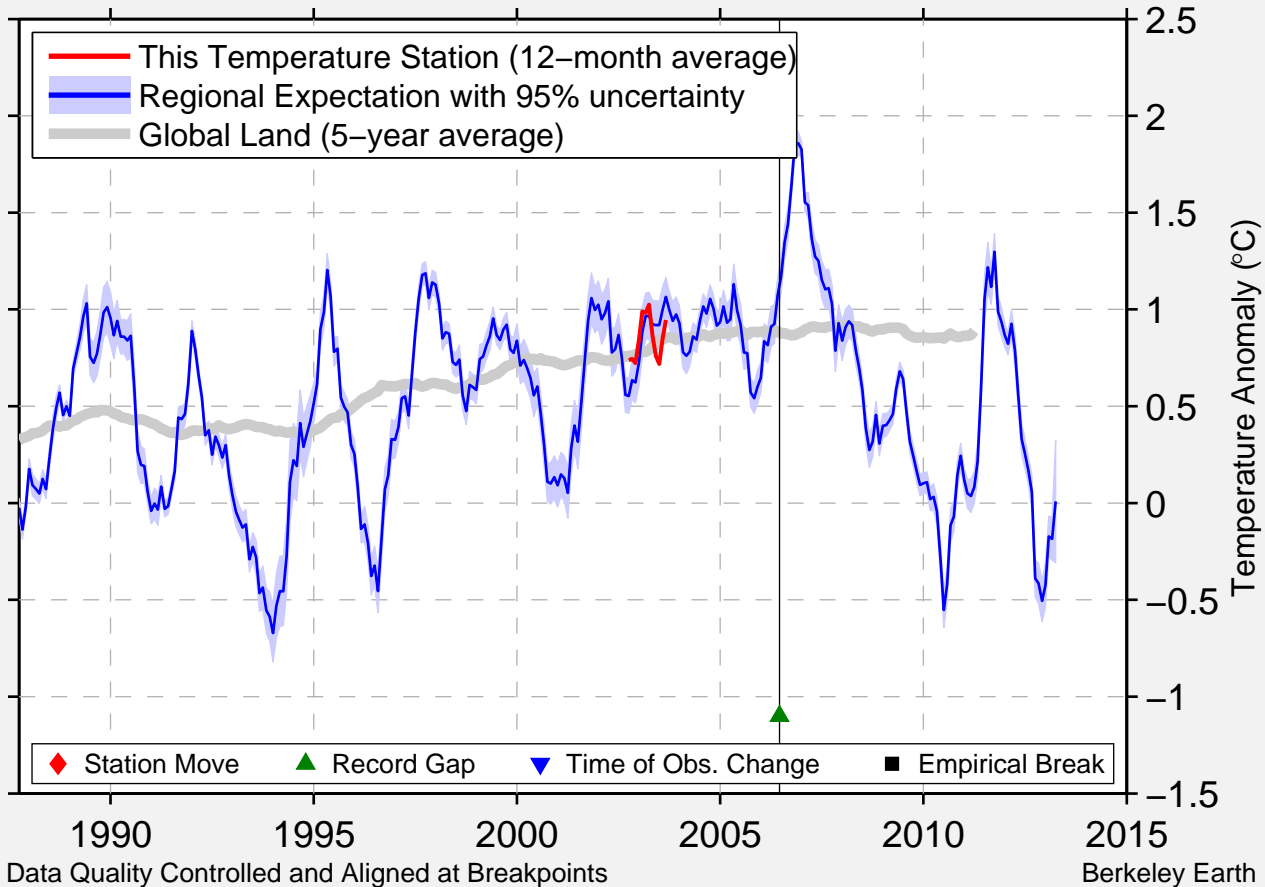

# ENVIRONM BUOY 62051

53.500 N, 5.400 W (United Kingdom)

Data Quality Controlled and Aligned at Breakpoints

Berkeley Earth