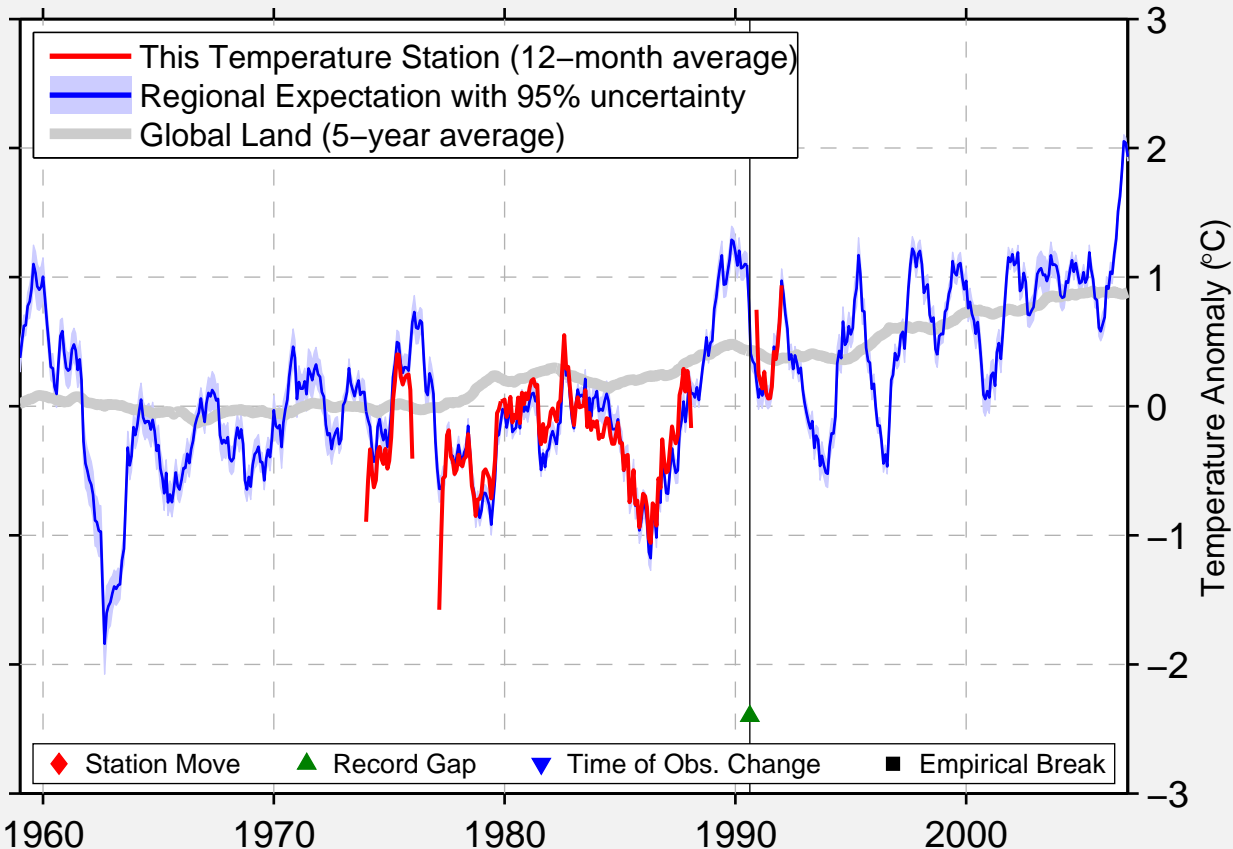

BINBROOK(RAF)

53.450 N, 0.200 W (United Kingdom)

◆ Station Move ▲ Record Gap ▼ Time of Obs. Change ■ Empirical Break

Data Quality Controlled and Aligned at Breakpoints

Berkeley Earth