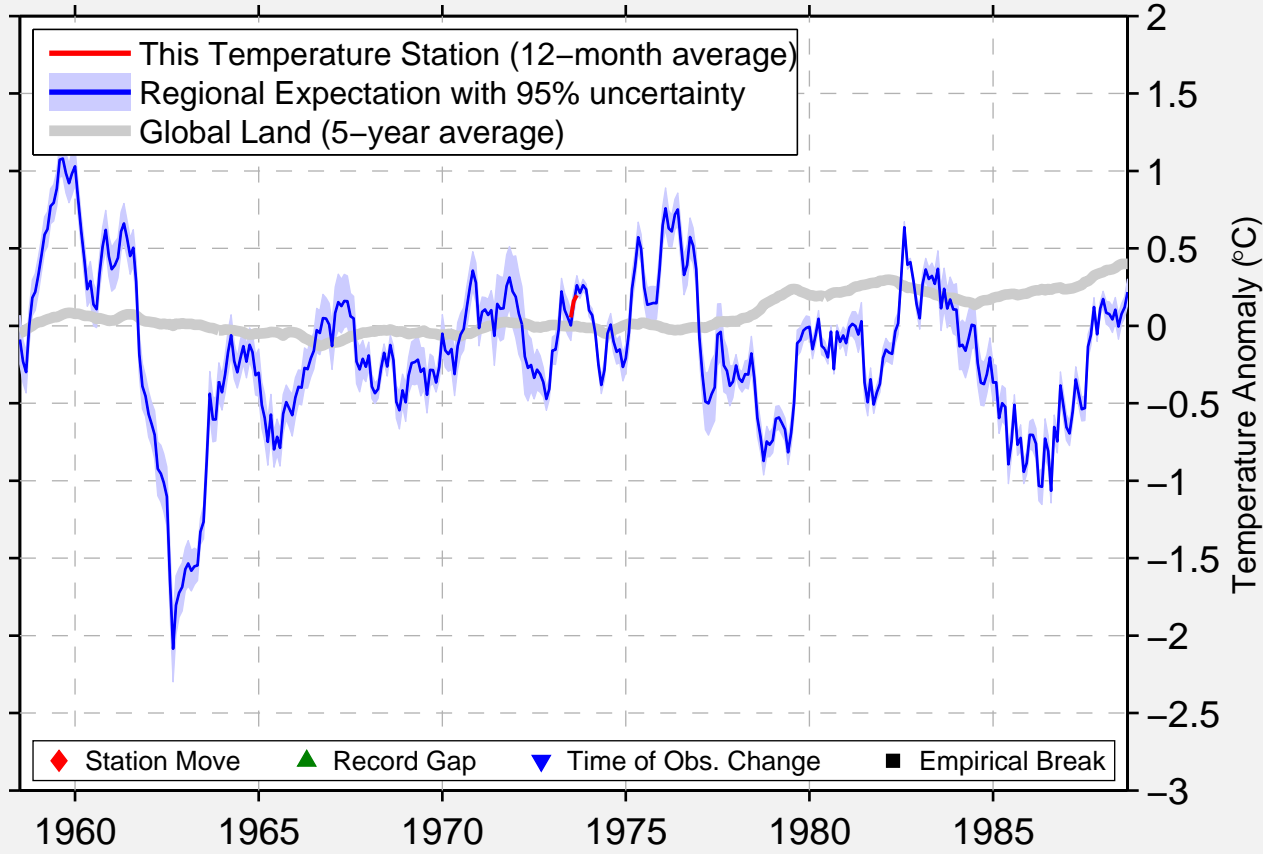

WEST RAYNHAM

52.783 N, 0.733 E (United Kingdom)

Data Quality Controlled and Aligned at Breakpoints

Berkeley Earth