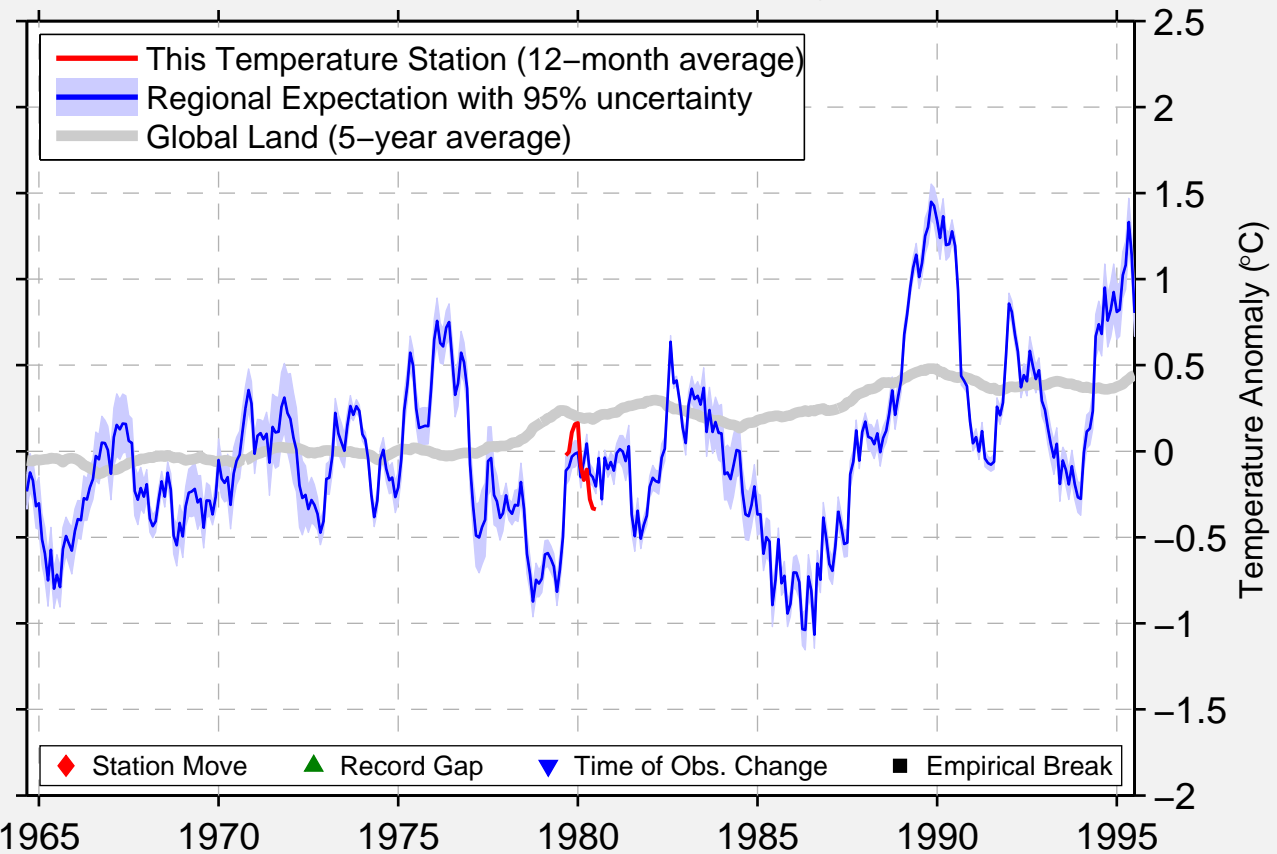

# HINTS/LICHFIELD MST

52.633 N, 0.567 W (United Kingdom)

Data Quality Controlled and Aligned at Breakpoints

Berkeley Earth