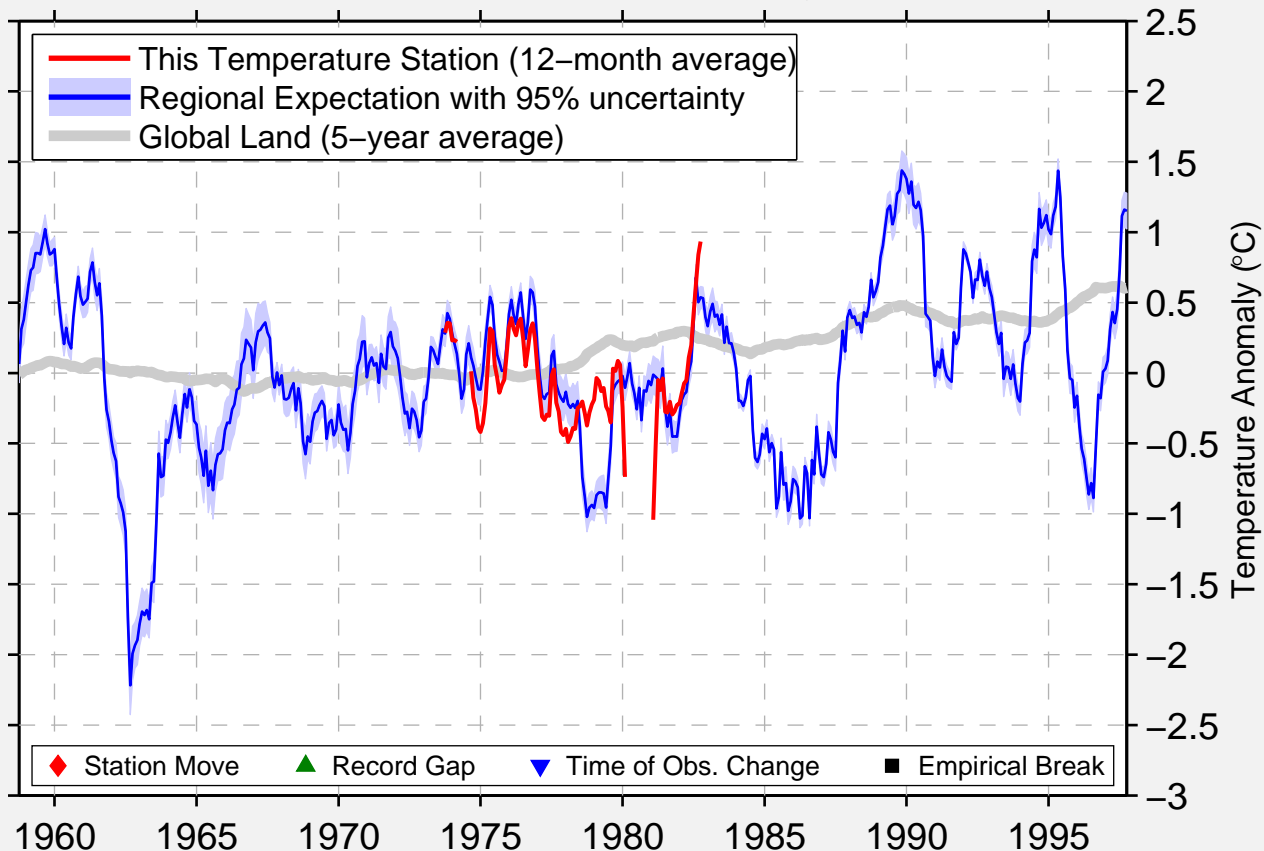

ALDEBURGH

52.150 N, 1.600 E (United Kingdom)

Data Quality Controlled and Aligned at Breakpoints

Berkeley Earth