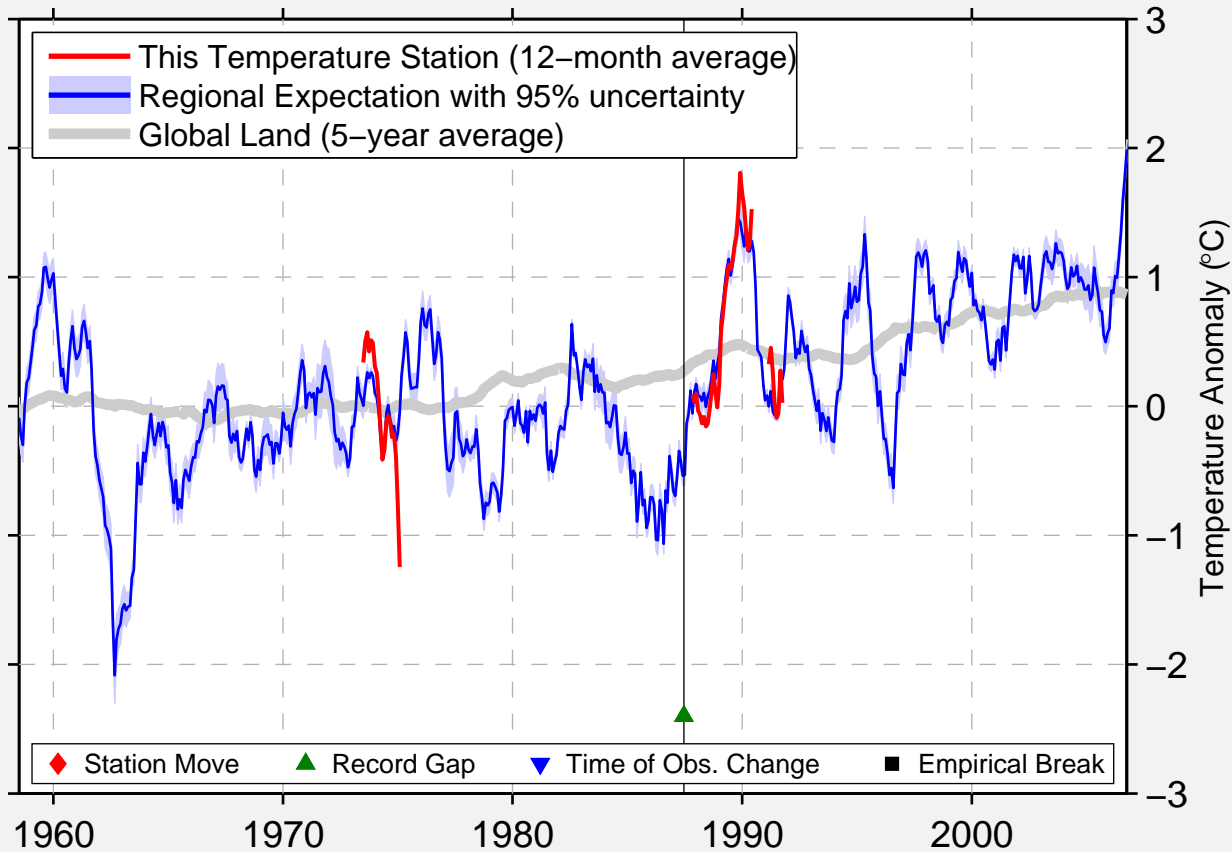

LEAVESDEN

51.683 N, 0.417 W (United Kingdom)

Data Quality Controlled and Aligned at Breakpoints

Berkeley Earth