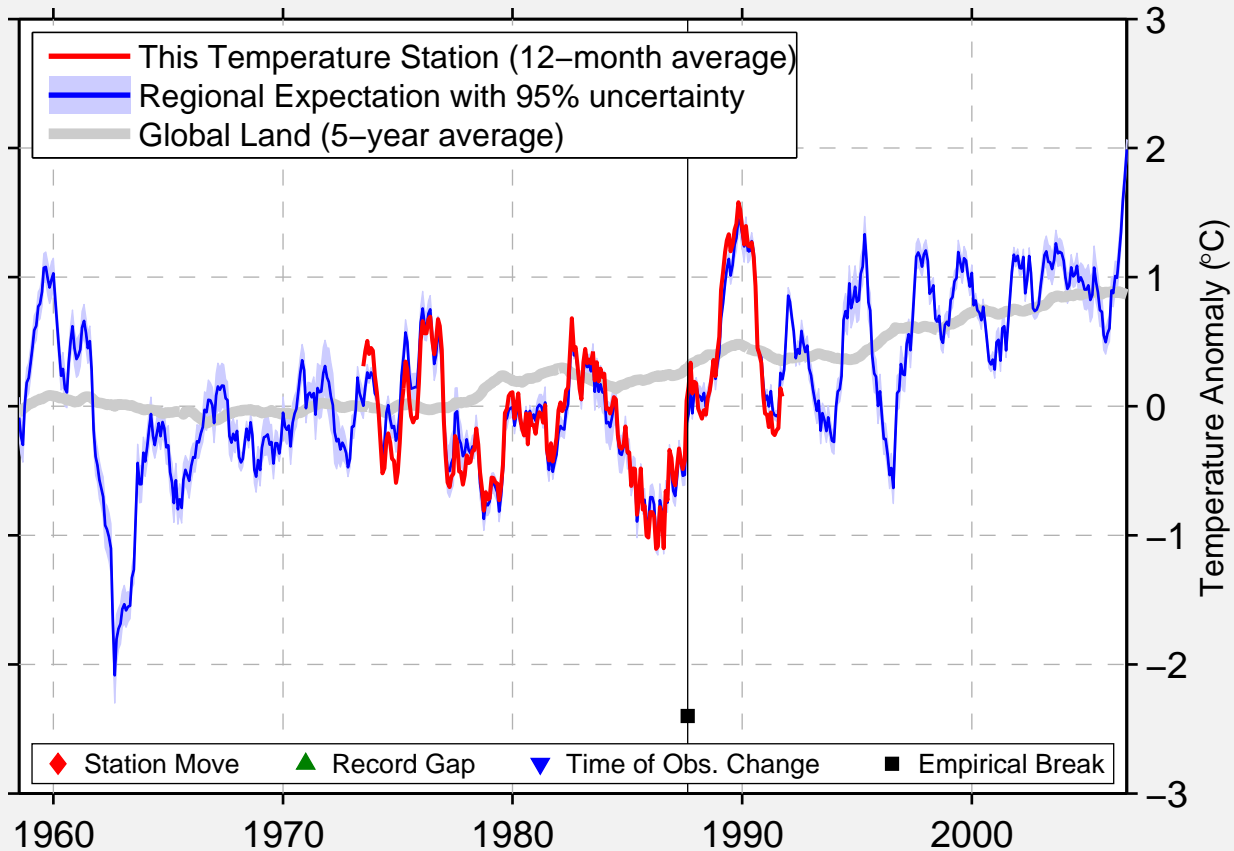

LONDON WEA CENTER

51.517 N, 0.117 W (United Kingdom)

Data Quality Controlled and Aligned at Breakpoints

Berkeley Earth