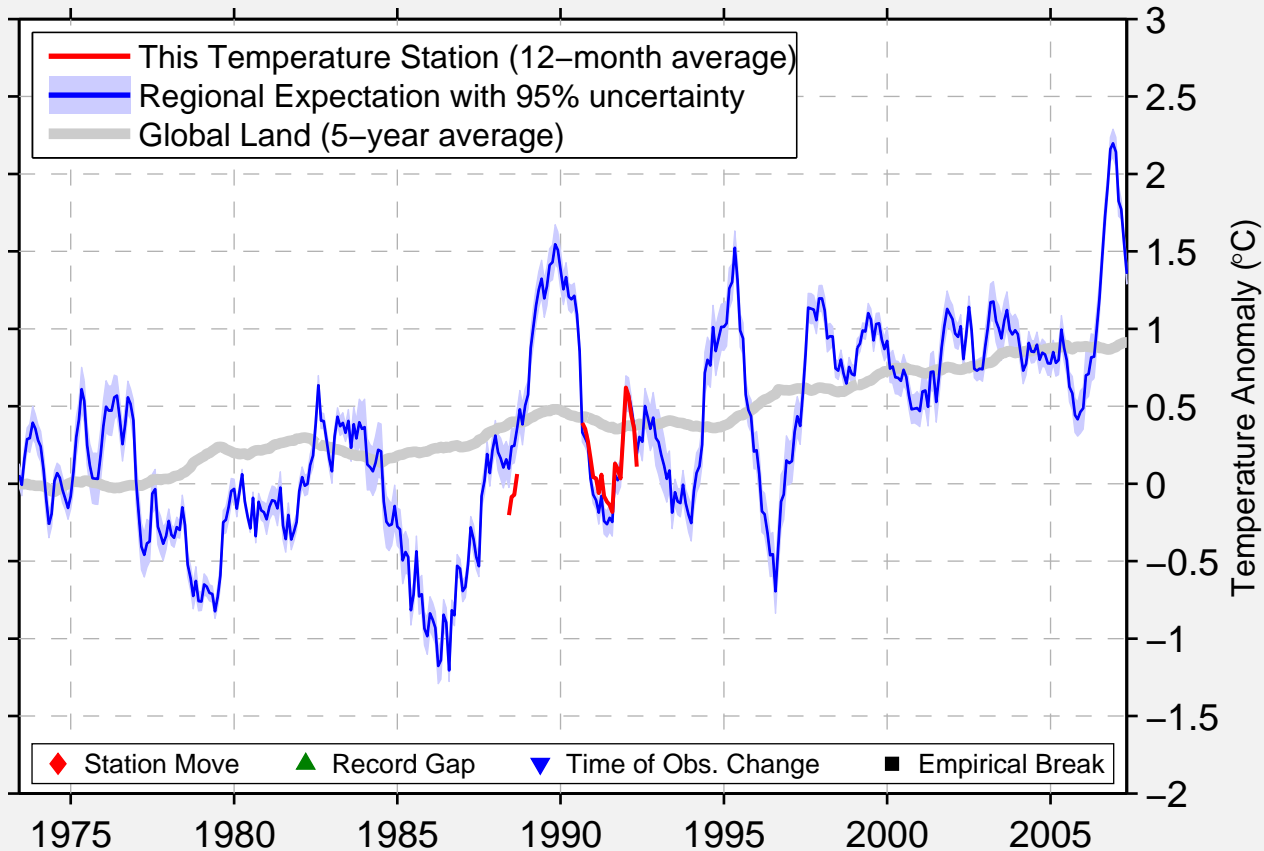

# BRACKNELL (AUT)

51.417 N, 0.750 W (United Kingdom)

Data Quality Controlled and Aligned at Breakpoints

Berkeley Earth