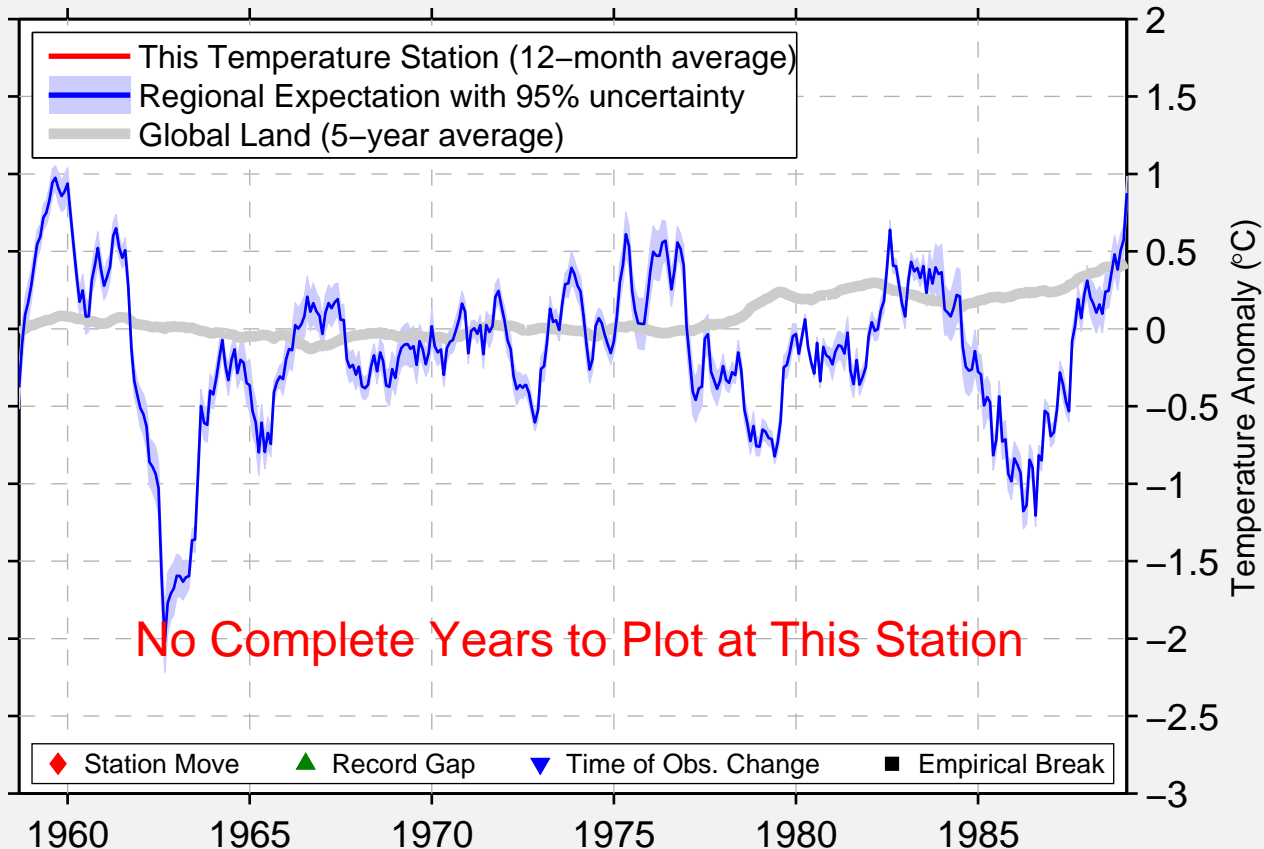

# UPAVON

51.300 N, 1.767 W (United Kingdom)

Data Quality Controlled and Aligned at Breakpoints

Berkeley Earth