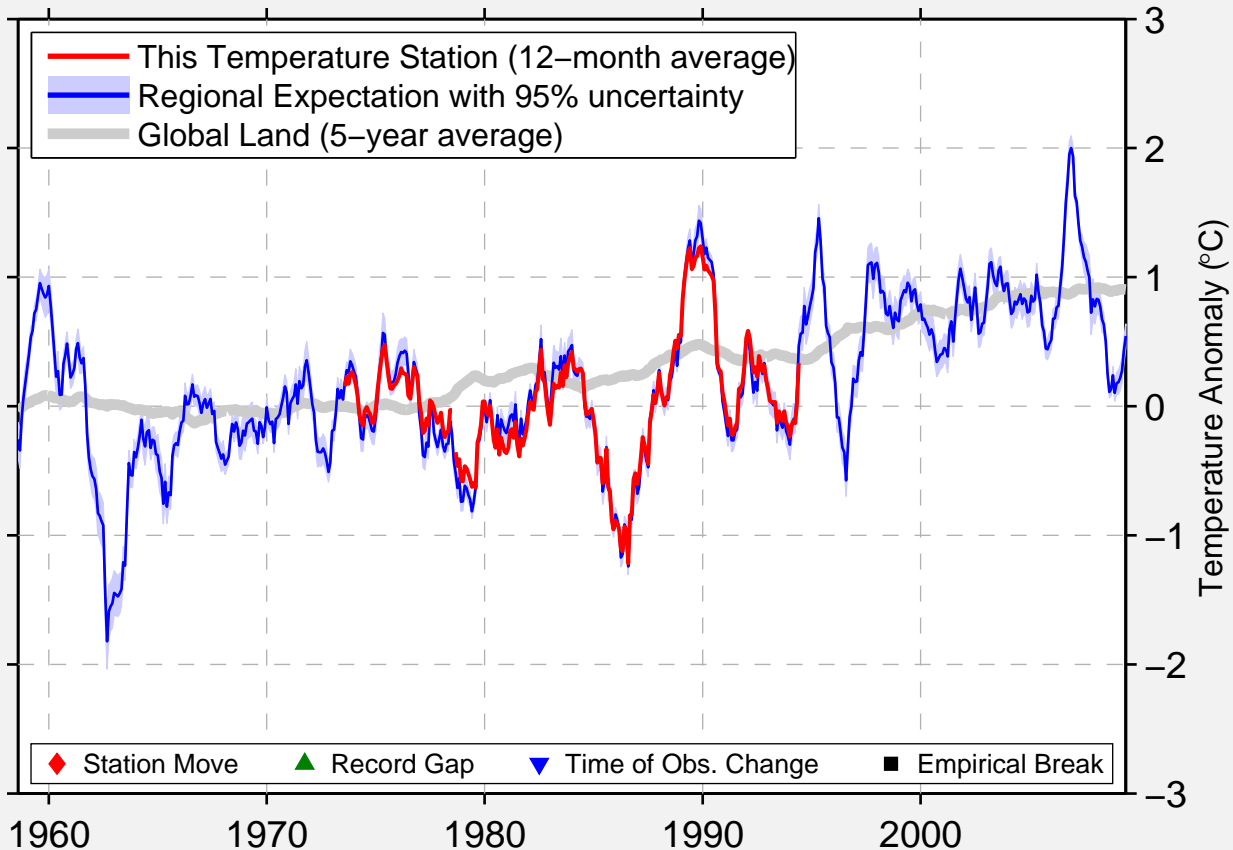

LUNDY ISL (LGT-H)

51.167 N, 4.650 W (United Kingdom)

Data Quality Controlled and Aligned at Breakpoints

Berkeley Earth