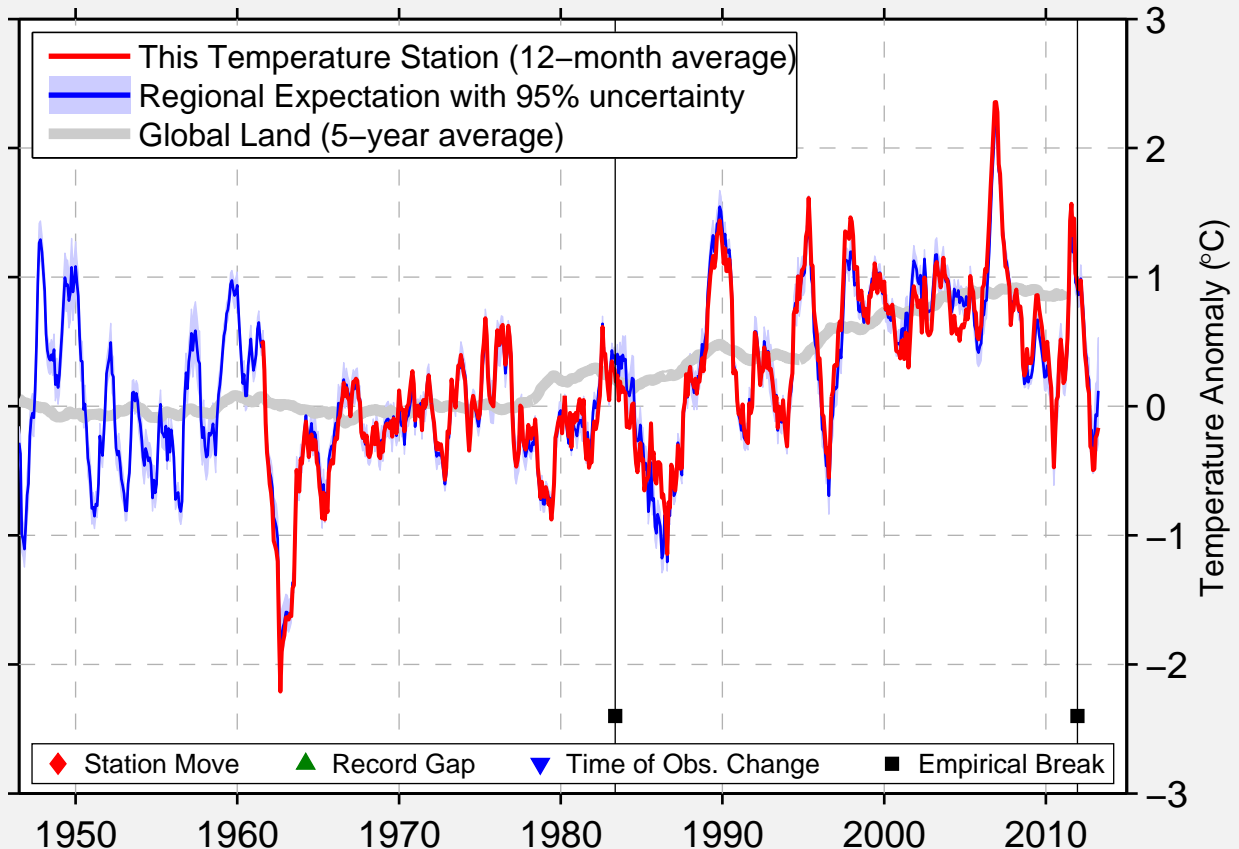

LONDON/GATWICK APT UNITED KING

51.150 N, 0.183 W (United Kingdom)

Data Quality Controlled and Aligned at Breakpoints

Berkeley Earth