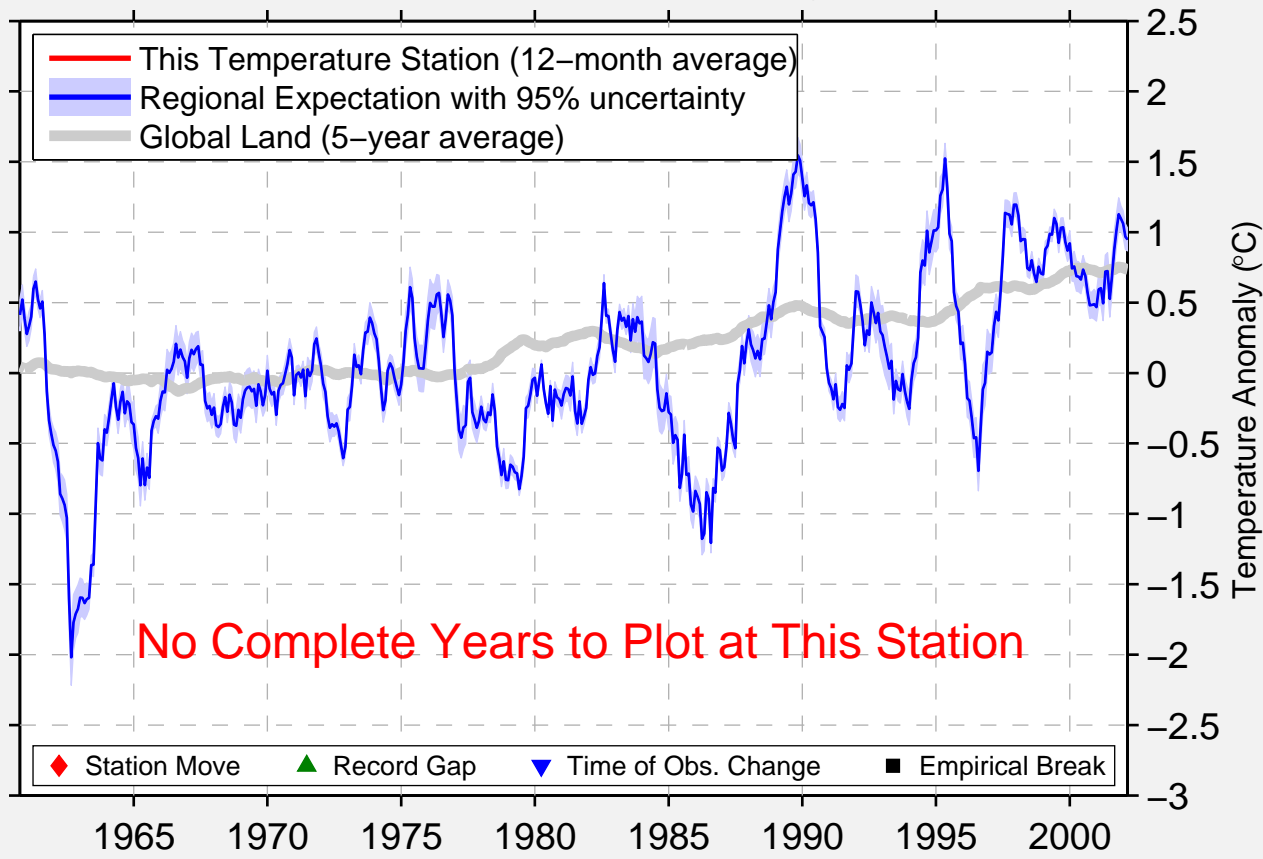

LEE-ON-SOLENT

50.817 N, 1.217 W (United Kingdom)

No Complete Years to Plot at This Station

◆ Station Move ▲ Record Gap ▼ Time of Obs. Change ■ Empirical Break