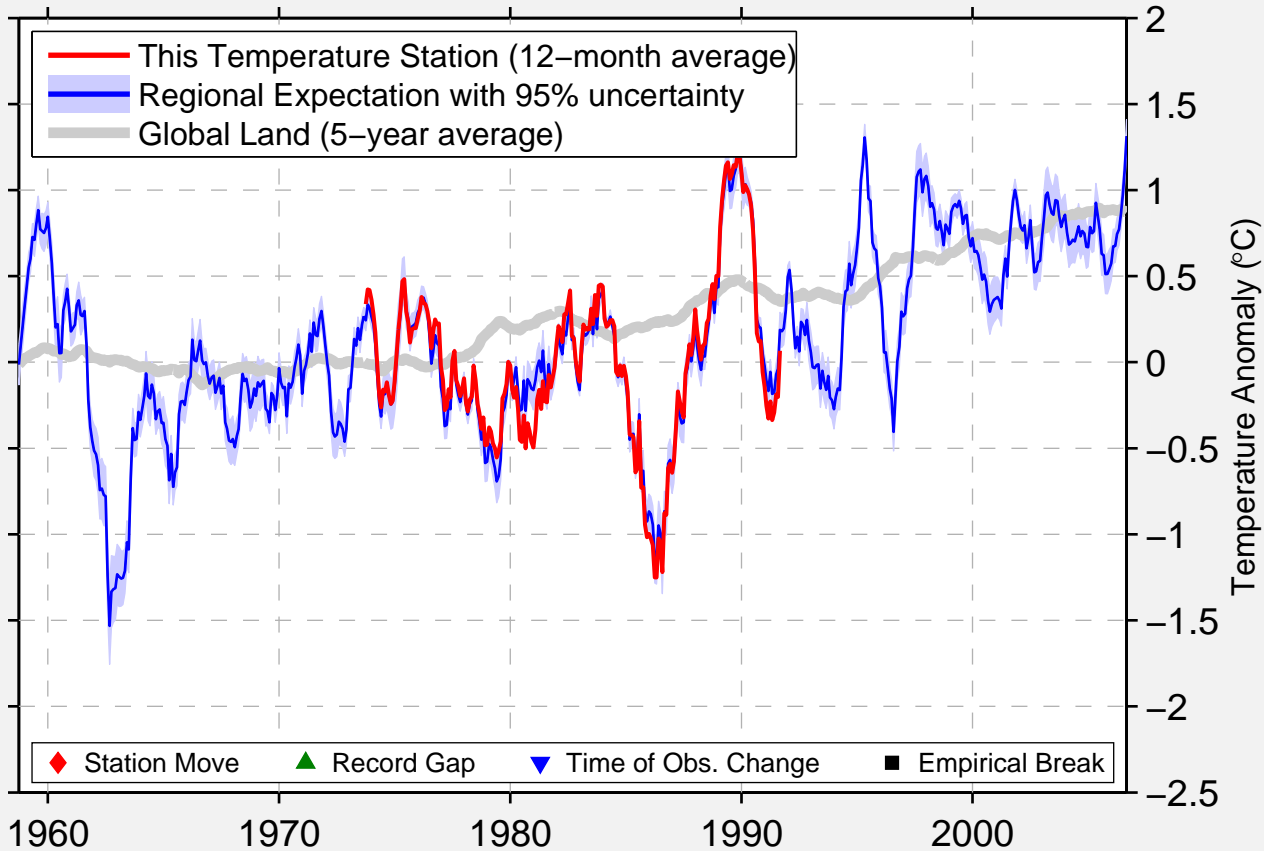

GWENNAP HEAD

50.033 N, 5.667 W (United Kingdom)

Data Quality Controlled and Aligned at Breakpoints

Berkeley Earth