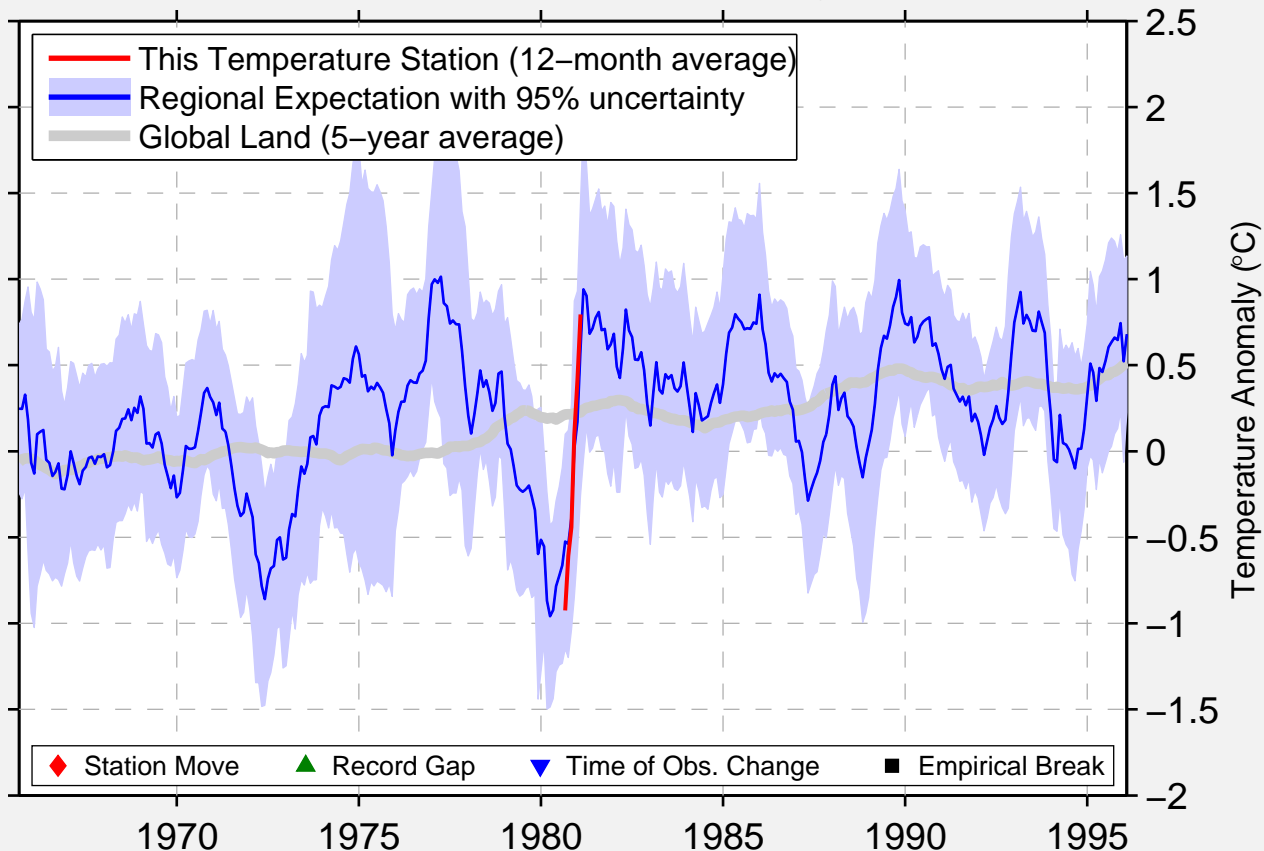

CORBETA URUGUAY DN

59.450 S, 27.267 W (United Kingdom)

Data Quality Controlled and Aligned at Breakpoints

Berkeley Earth