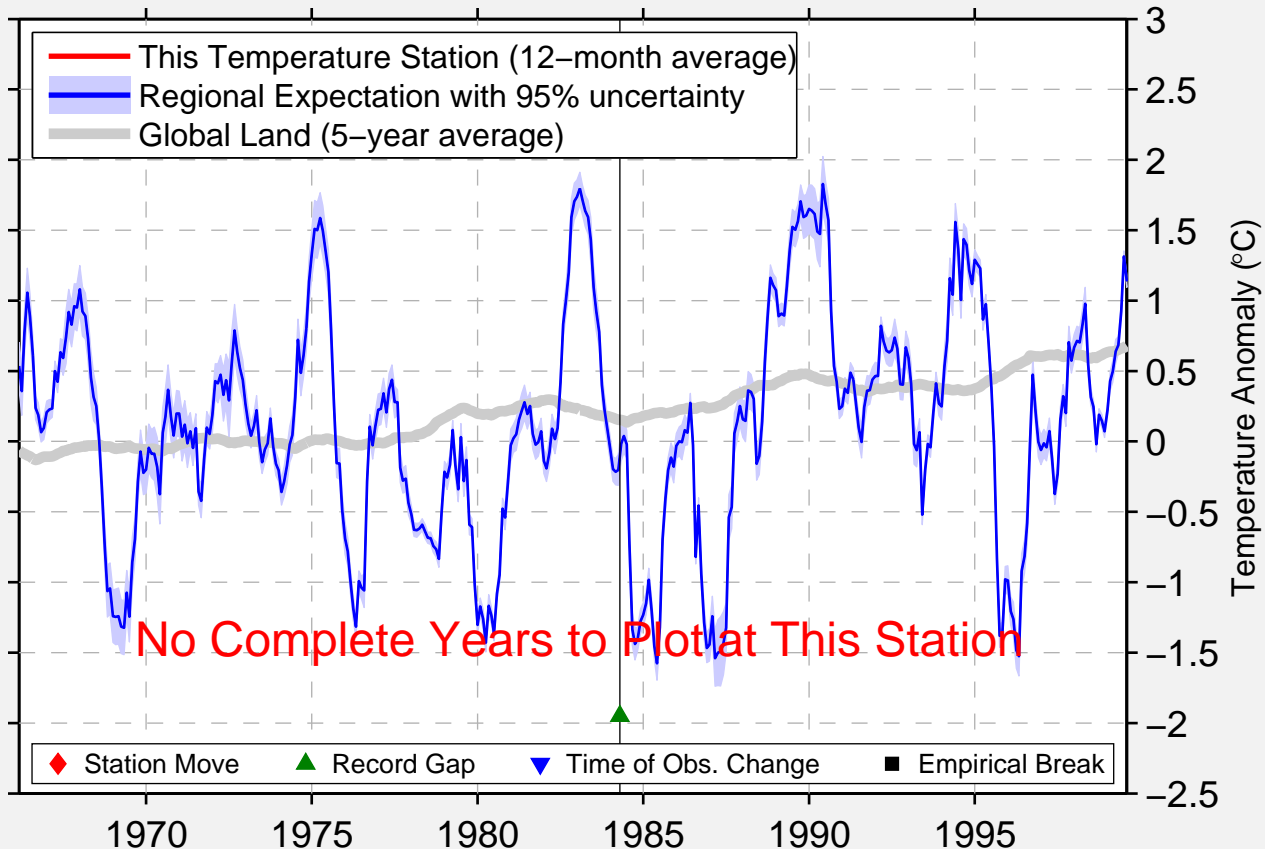

KHMELNYK

49.567 N, 27.933 E (Ukraine)

No Complete Years to Plot at This Station