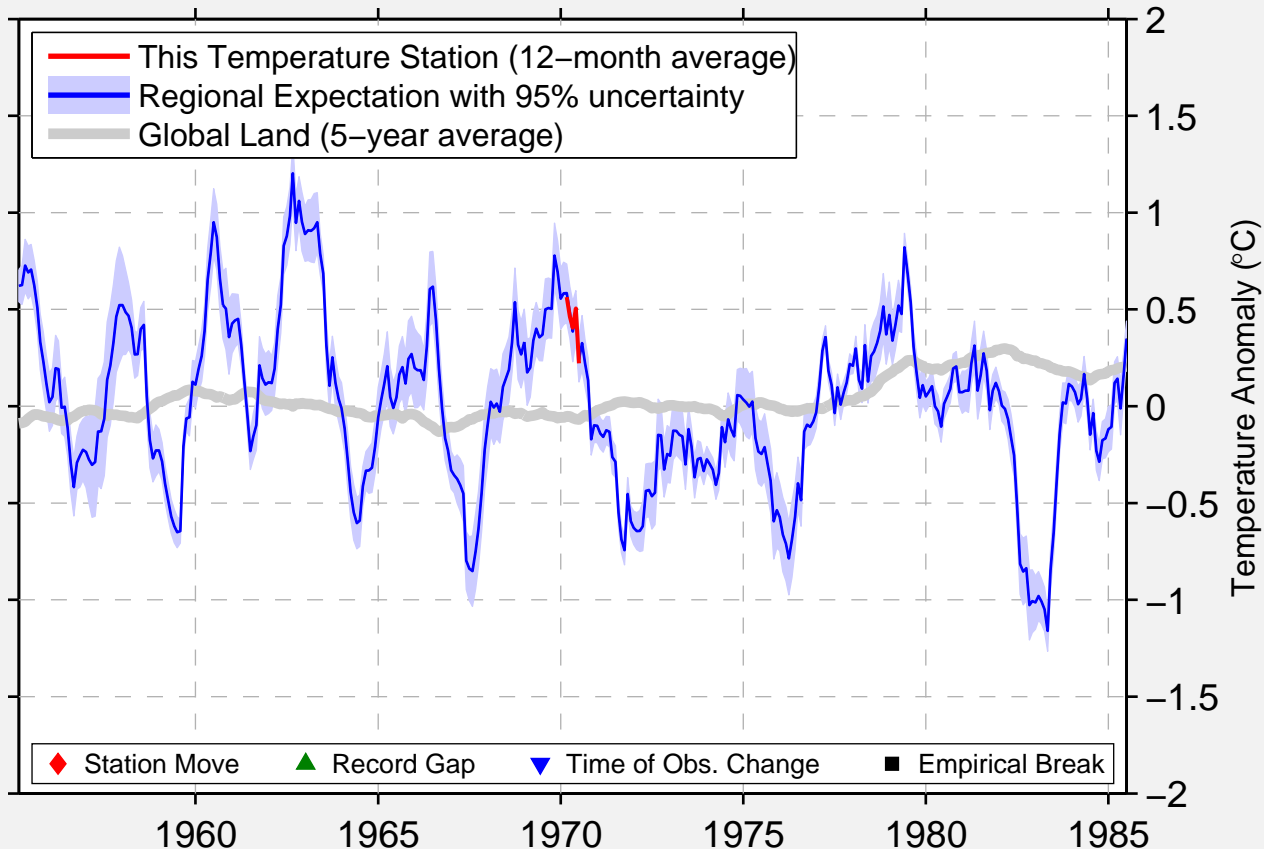

DAMASCUS SYRIAN ARAB REPUBLIC

33.500 N, 36.200 E (Syria)

Data Quality Controlled and Aligned at Breakpoints

Berkeley Earth