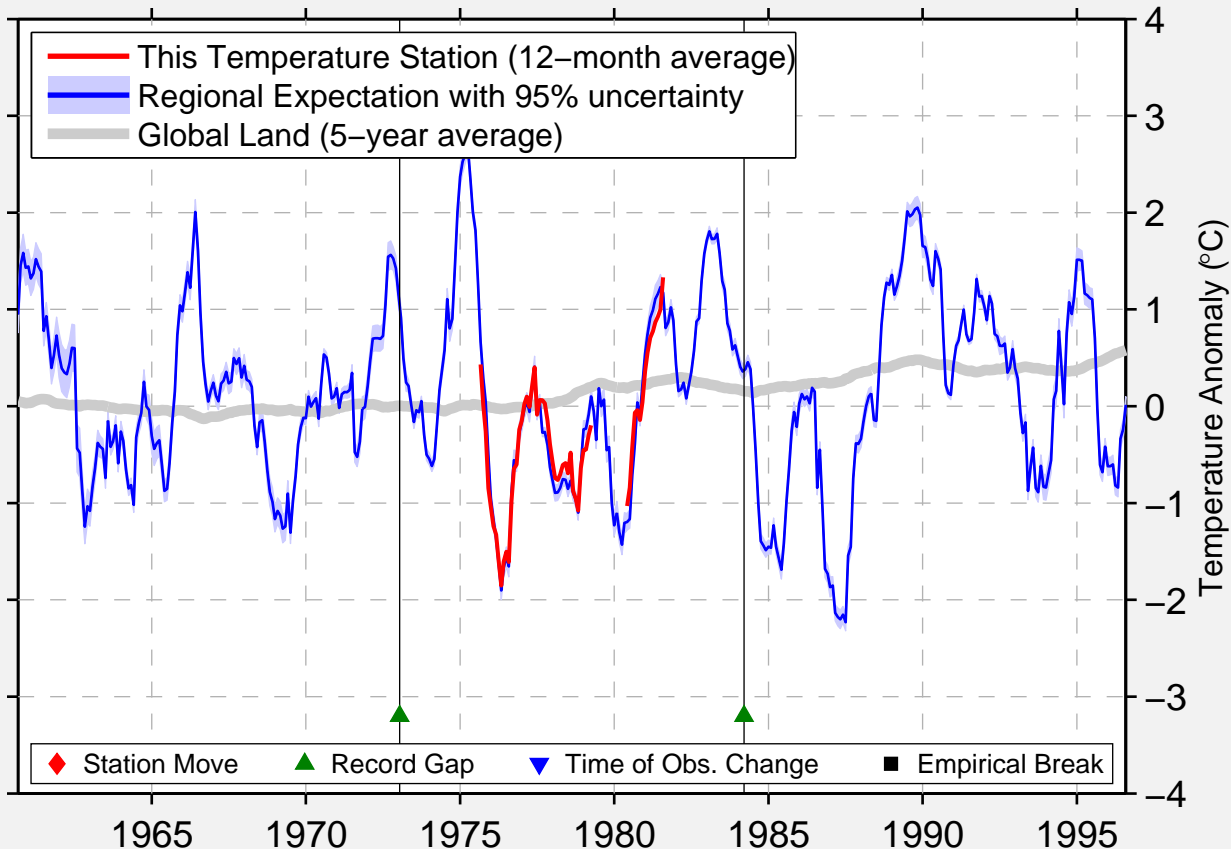

# BELOPOLE

51.150 N, 34.333 E (Ukraine)

Data Quality Controlled and Aligned at Breakpoints

Berkeley Earth