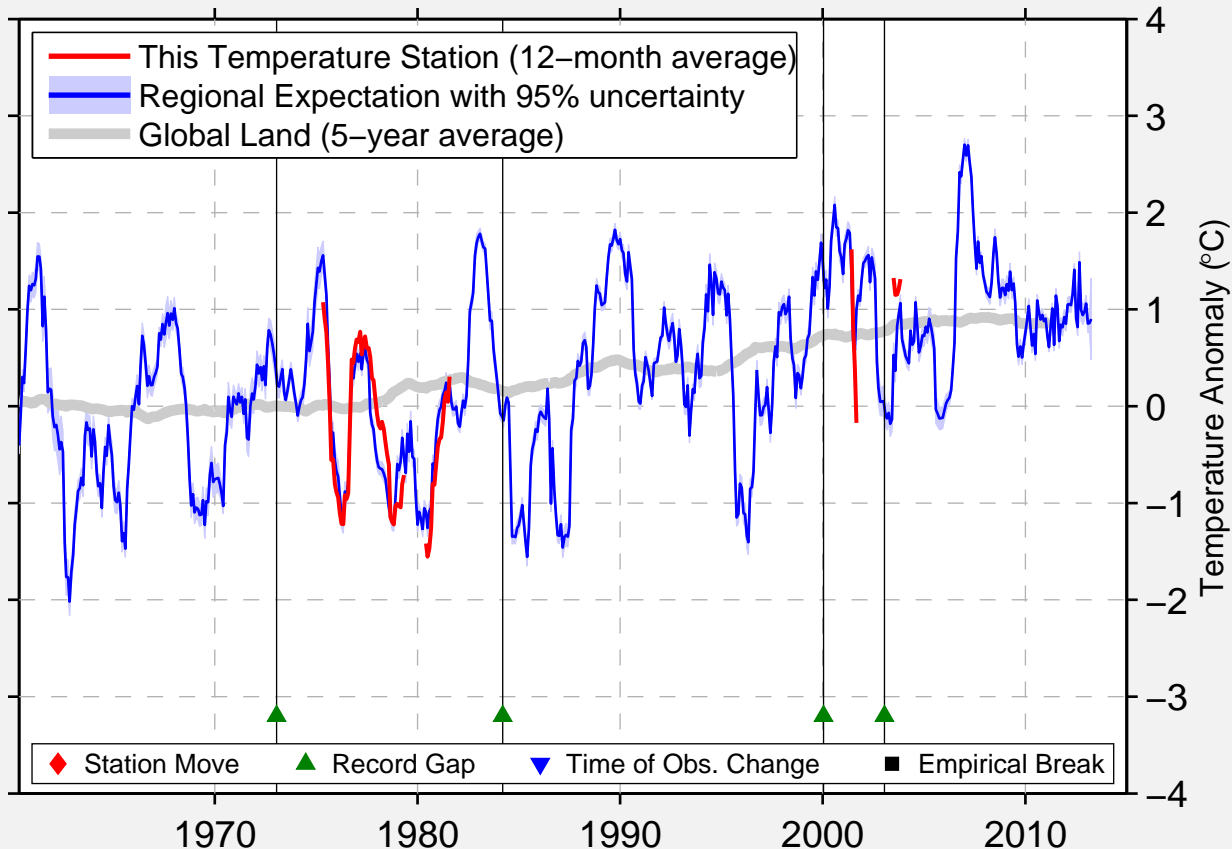

RAVA-RUSKA

50.250 N, 23.633 E (Ukraine)

Data Quality Controlled and Aligned at Breakpoints

Berkeley Earth