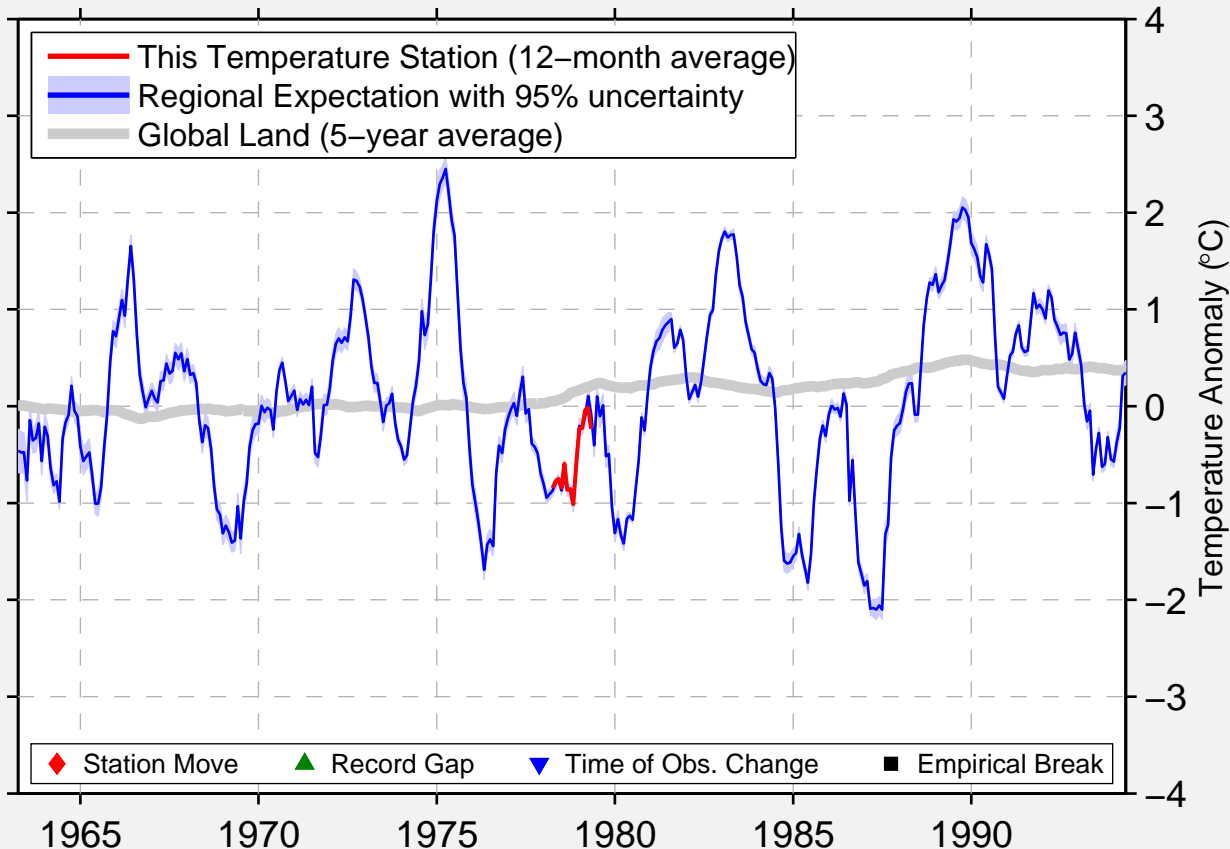

GREBENKA

50.133 N, 32.450 E (Ukraine)

Data Quality Controlled and Aligned at Breakpoints

Berkeley Earth