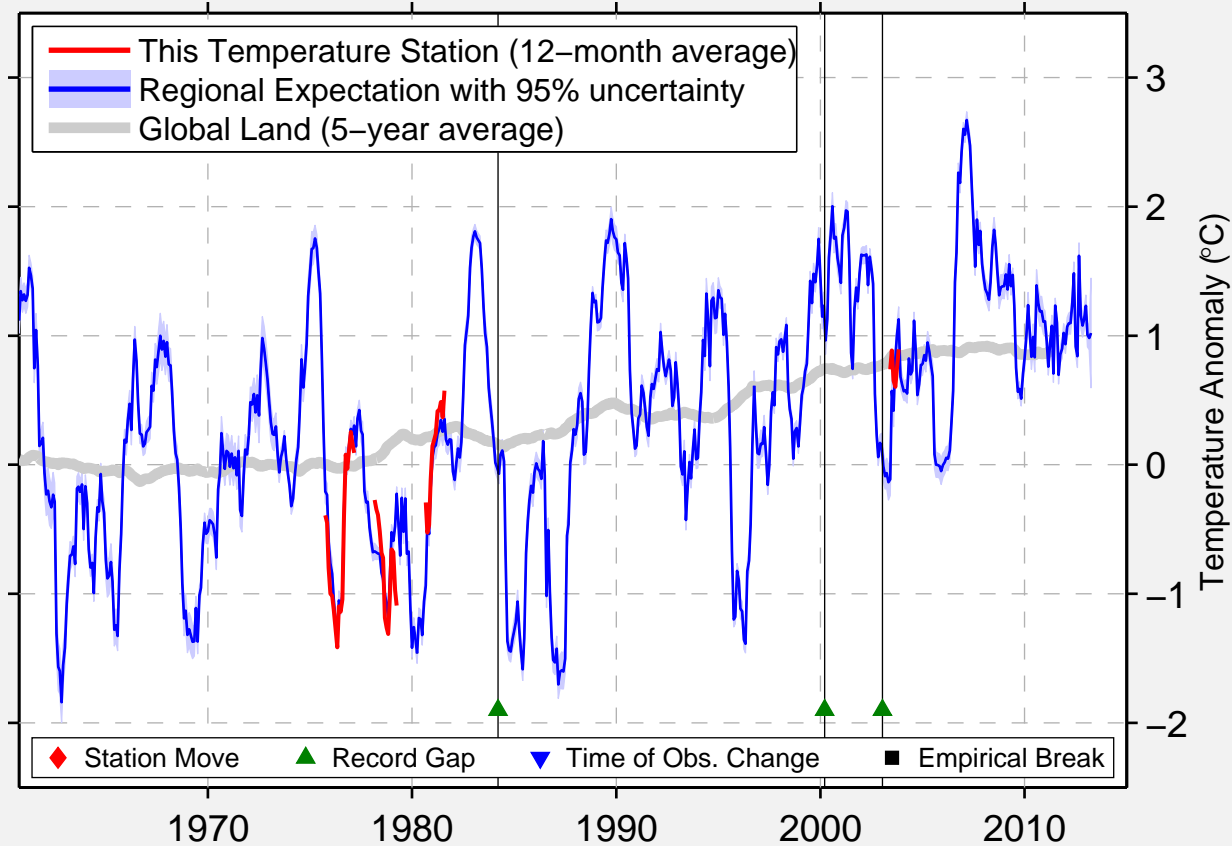

KREMENEC

50.100 N, 25.717 E (Ukraine)

Data Quality Controlled and Aligned at Breakpoints

Berkeley Earth