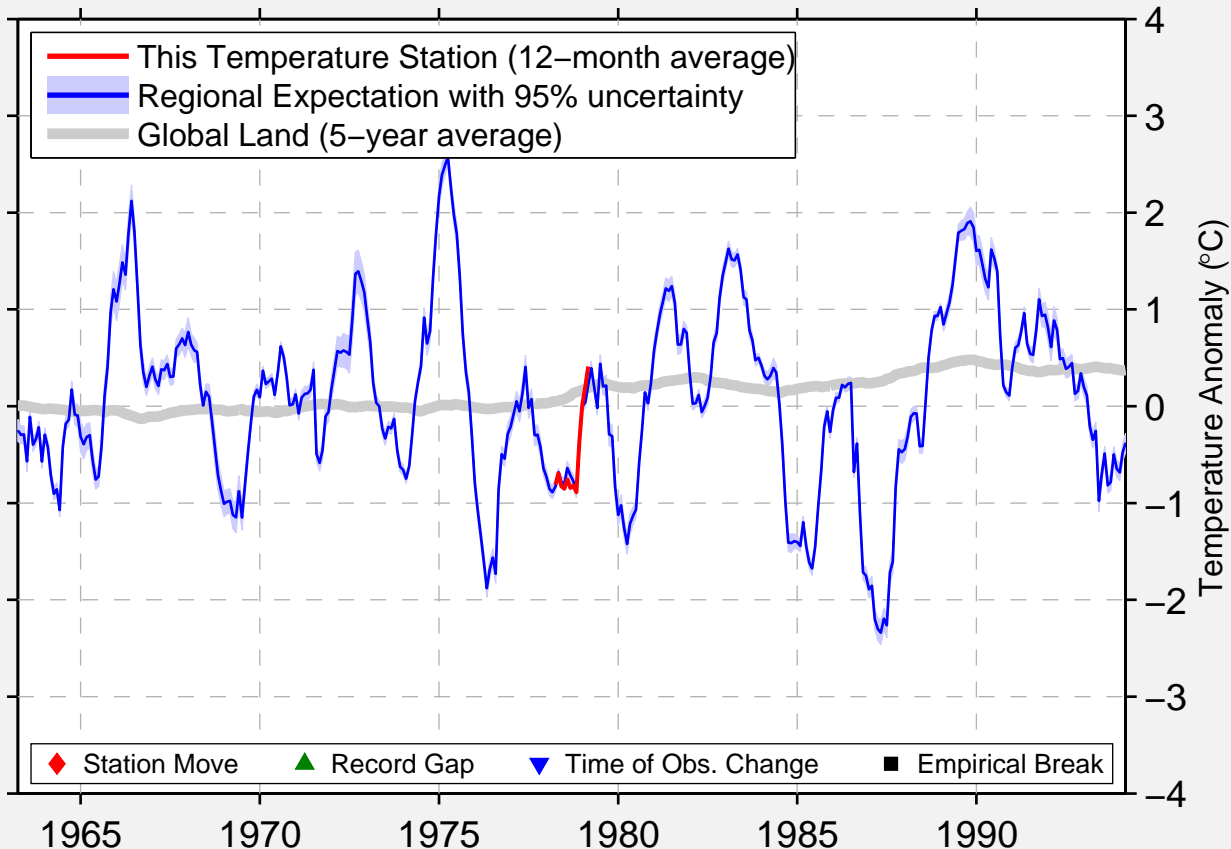

# ARTEMOVKA

49.767 N, 35.067 E (Ukraine)

Data Quality Controlled and Aligned at Breakpoints

Berkeley Earth