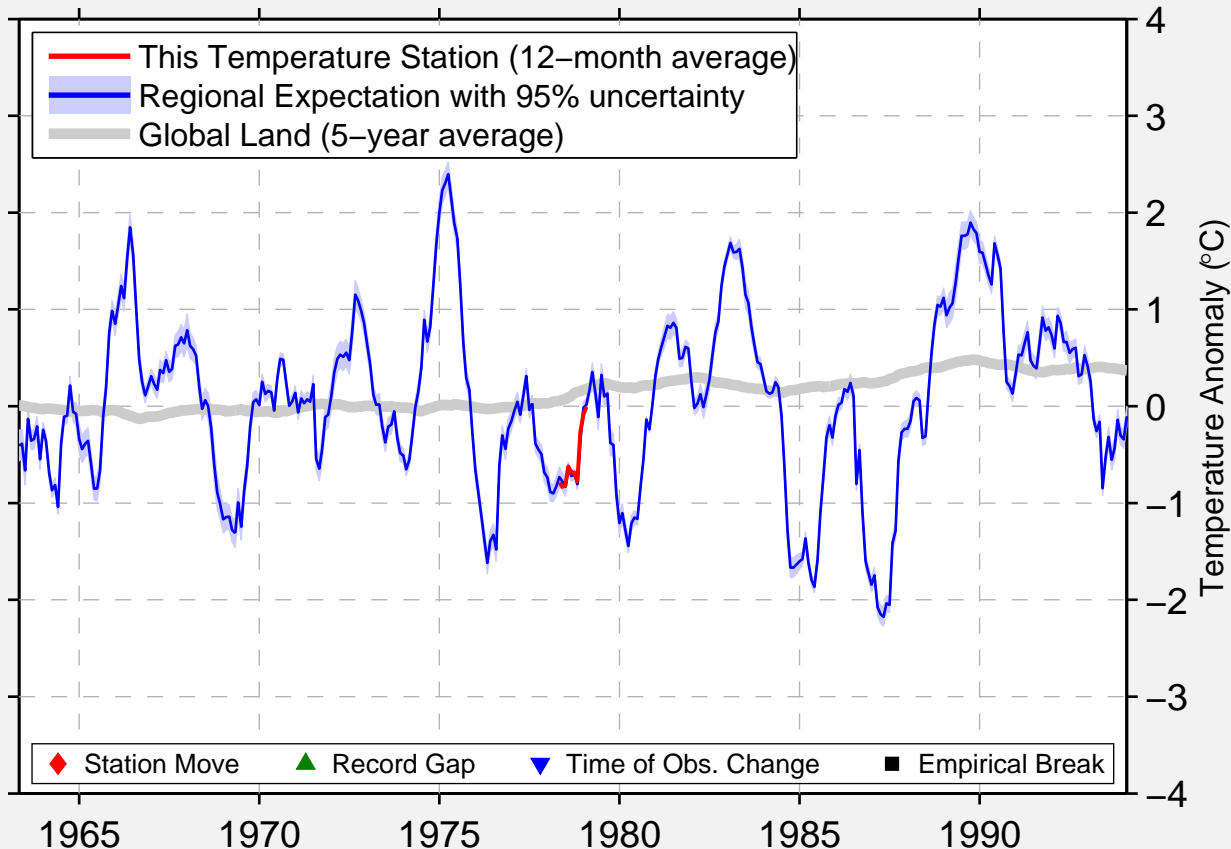

ZOLOTONOSHA

49.683 N, 32.033 E (Ukraine)

Data Quality Controlled and Aligned at Breakpoints

Berkeley Earth