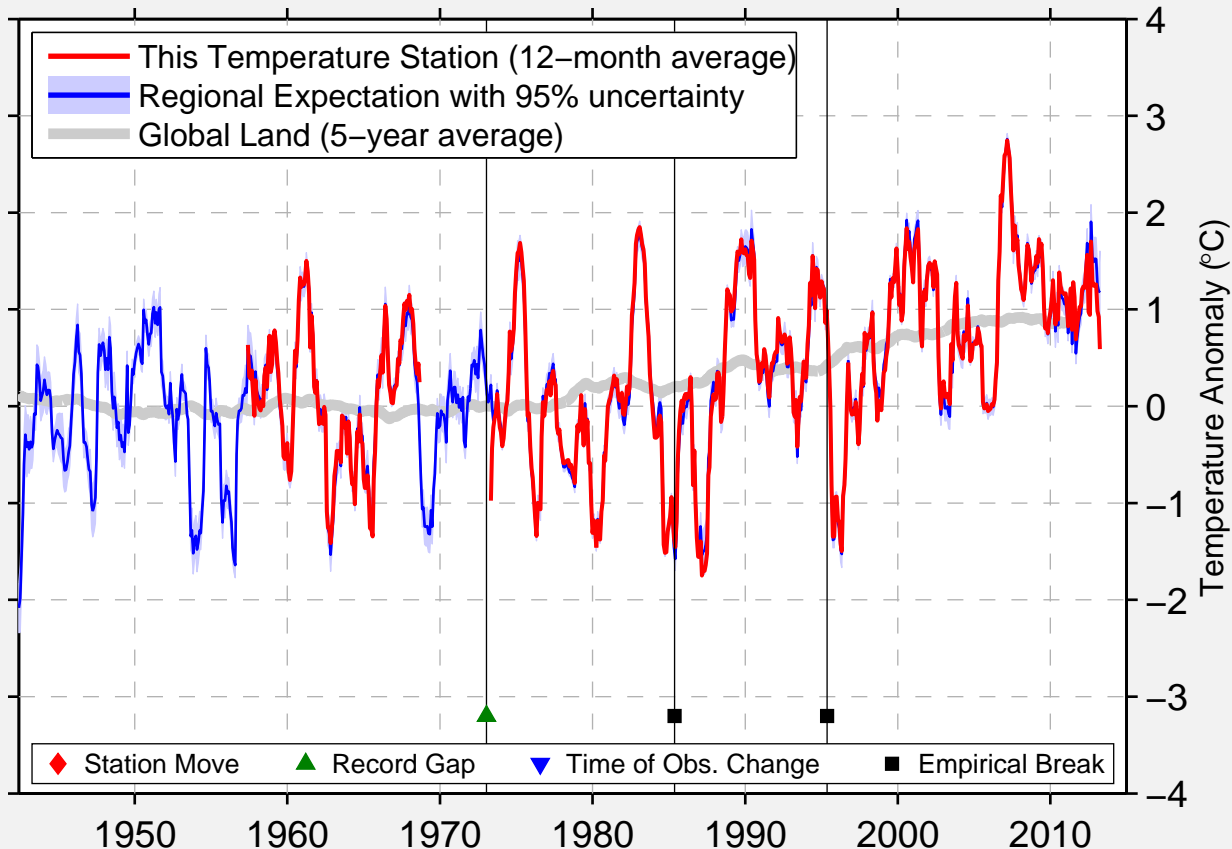

KHMELNYTSKYI

49.433 N, 26.983 E (Ukraine)

Data Quality Controlled and Aligned at Breakpoints

Berkeley Earth