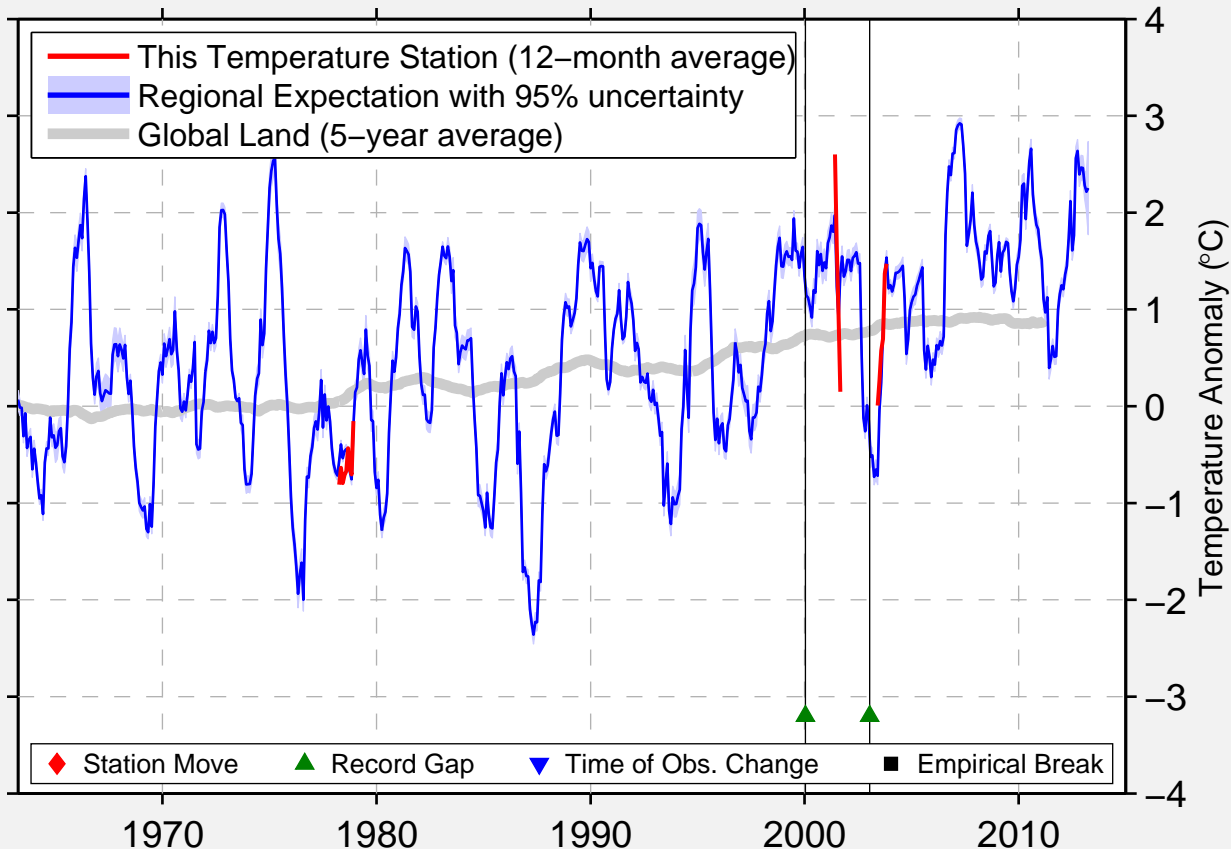

# BILOVODSK

49.217 N, 39.583 E (Ukraine)

Data Quality Controlled and Aligned at Breakpoints

Berkeley Earth