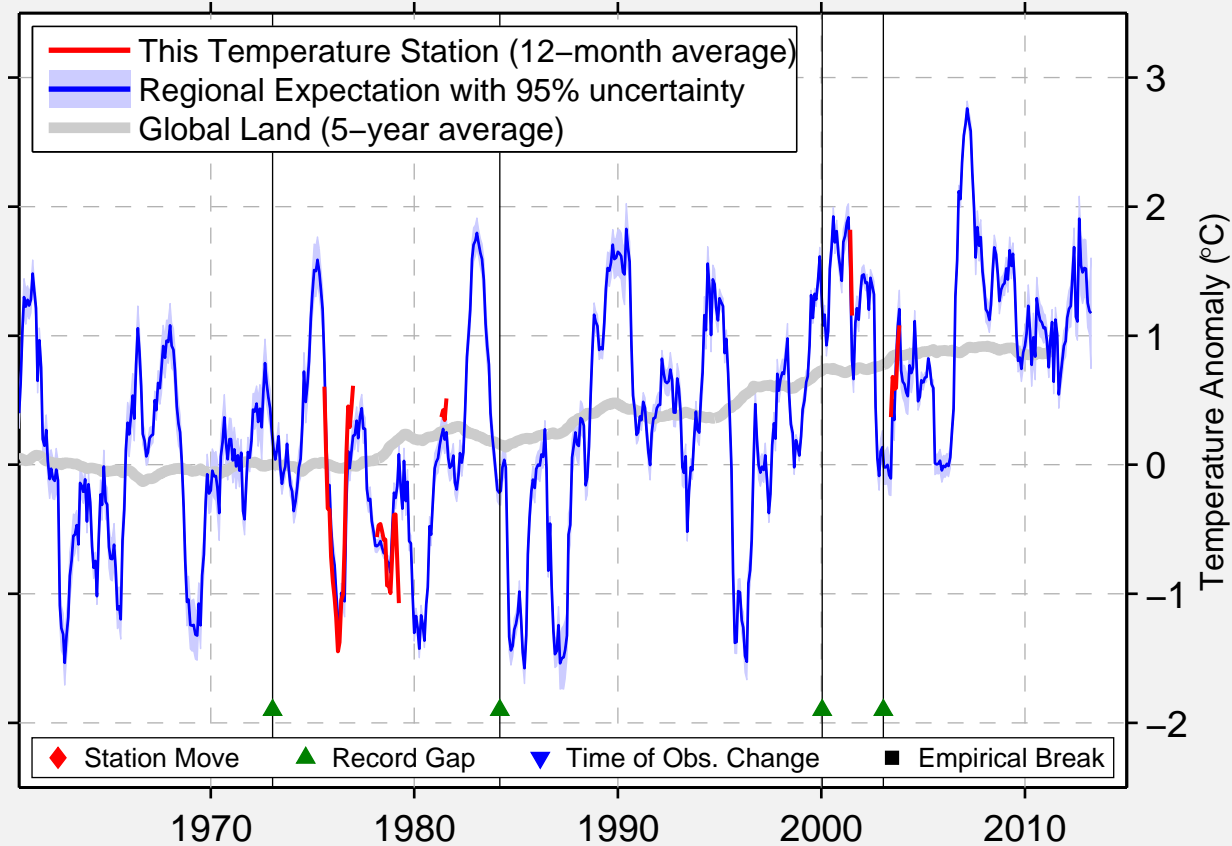

ZMERINKA

49.050 N, 28.100 E (Ukraine)

Data Quality Controlled and Aligned at Breakpoints

Berkeley Earth