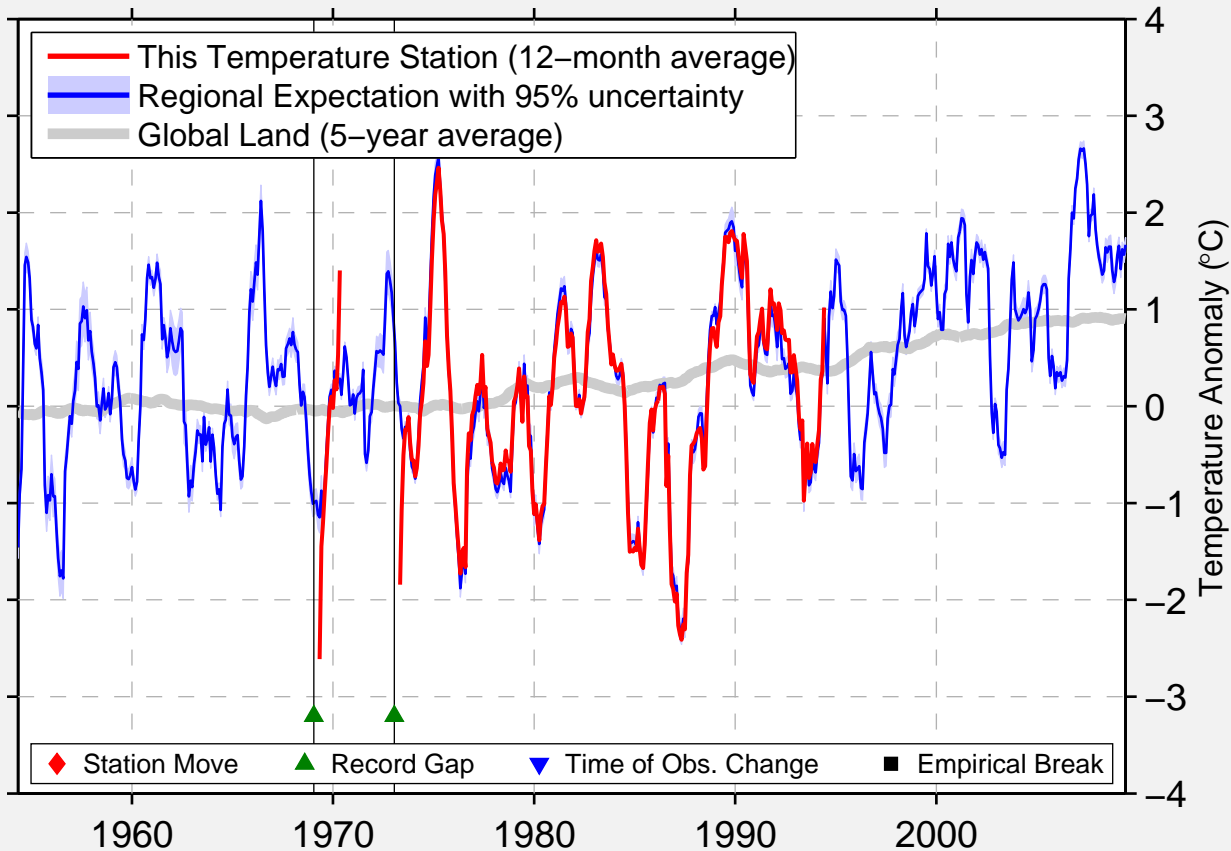

KREMENCUG

49.033 N, 33.433 E (Ukraine)

Data Quality Controlled and Aligned at Breakpoints

Berkeley Earth