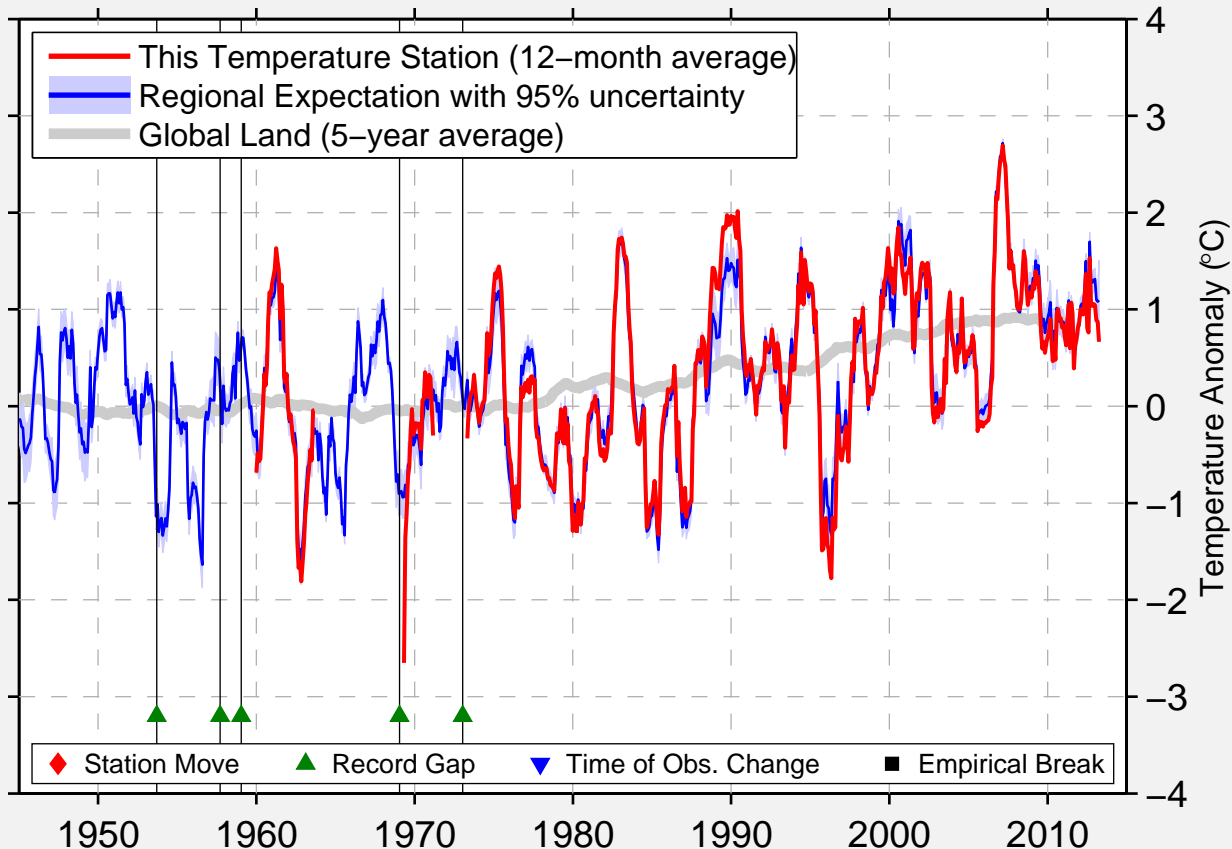

IVANO-FRANKIVSK

48.967 N, 24.700 E (Ukraine)

Data Quality Controlled and Aligned at Breakpoints

Berkeley Earth