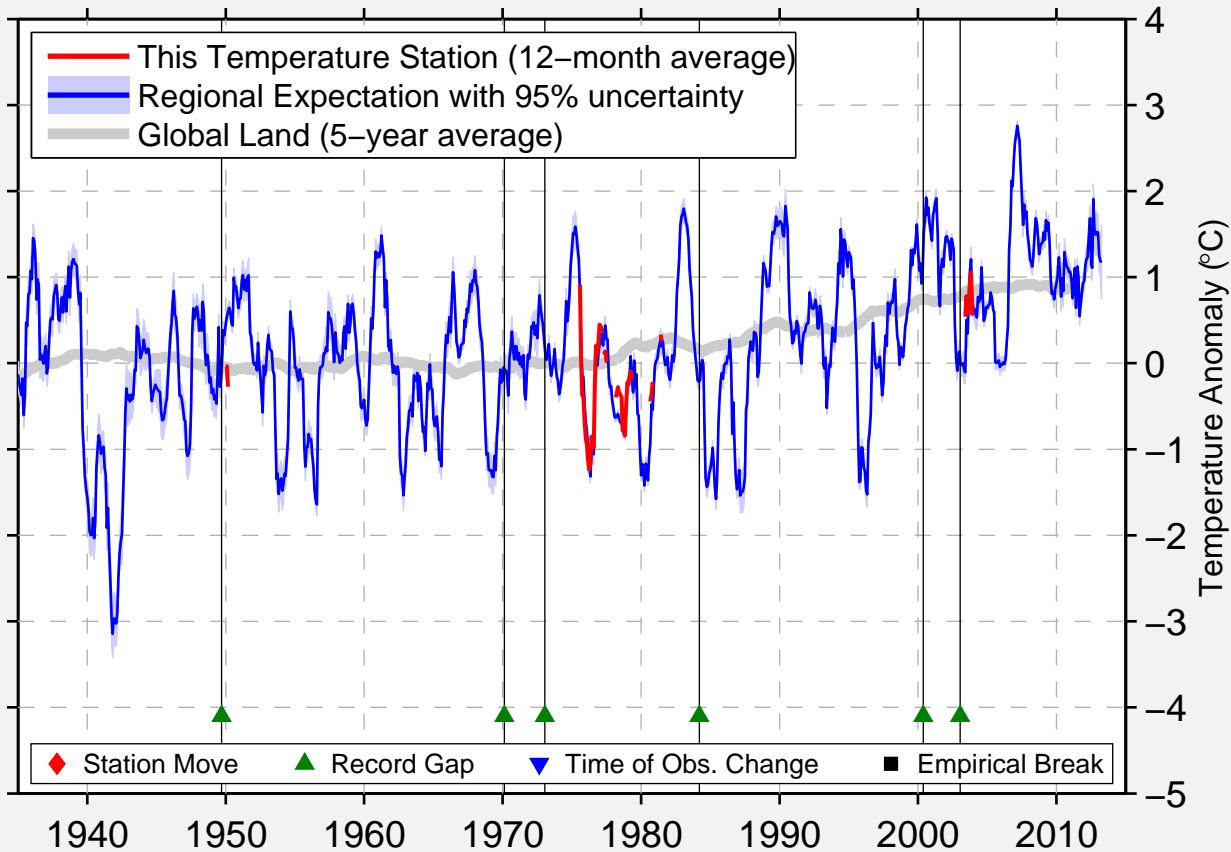

KAMIANETS-PODIL SKY

48.650 N, 26.667 E (Ukraine)

Data Quality Controlled and Aligned at Breakpoints

Berkeley Earth