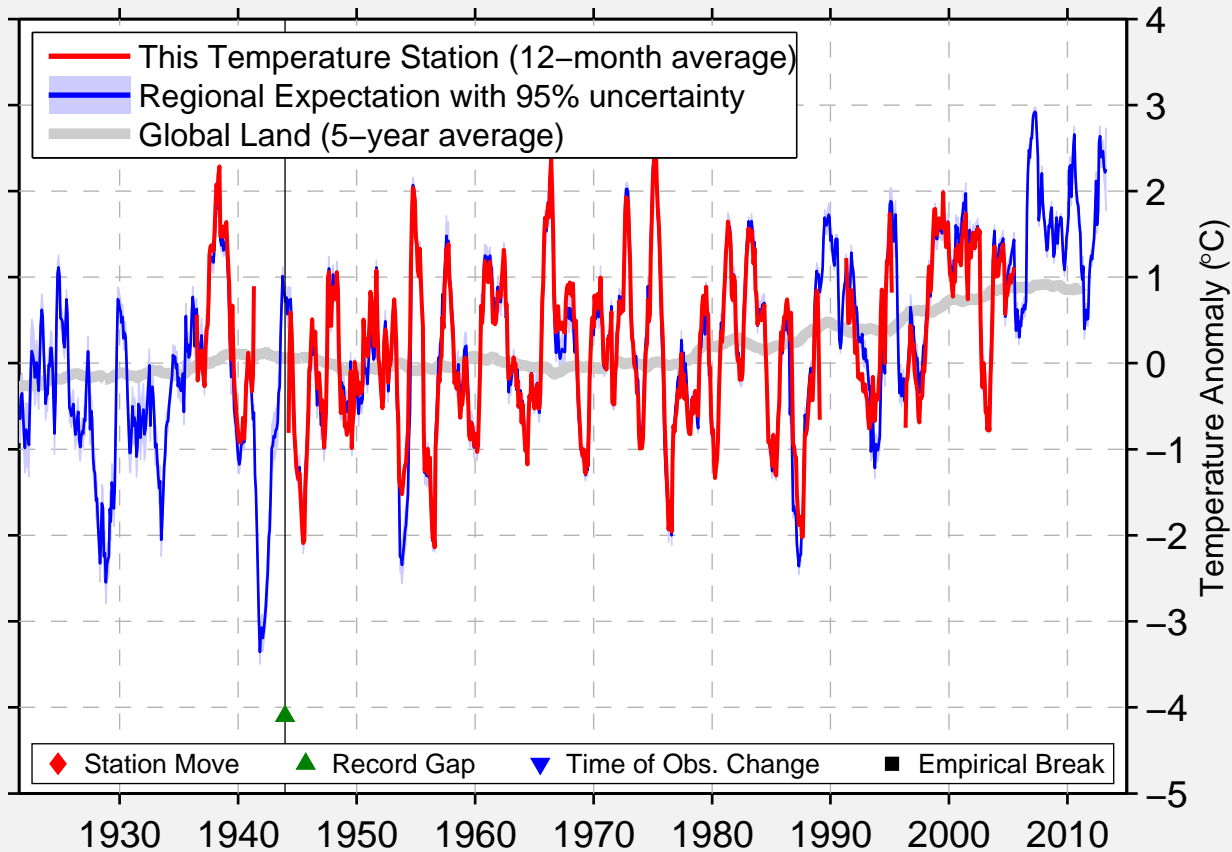

# DEBAL'CEVO

48.400 N, 38.342 E (Ukraine)

Data Quality Controlled and Aligned at Breakpoints

Berkeley Earth