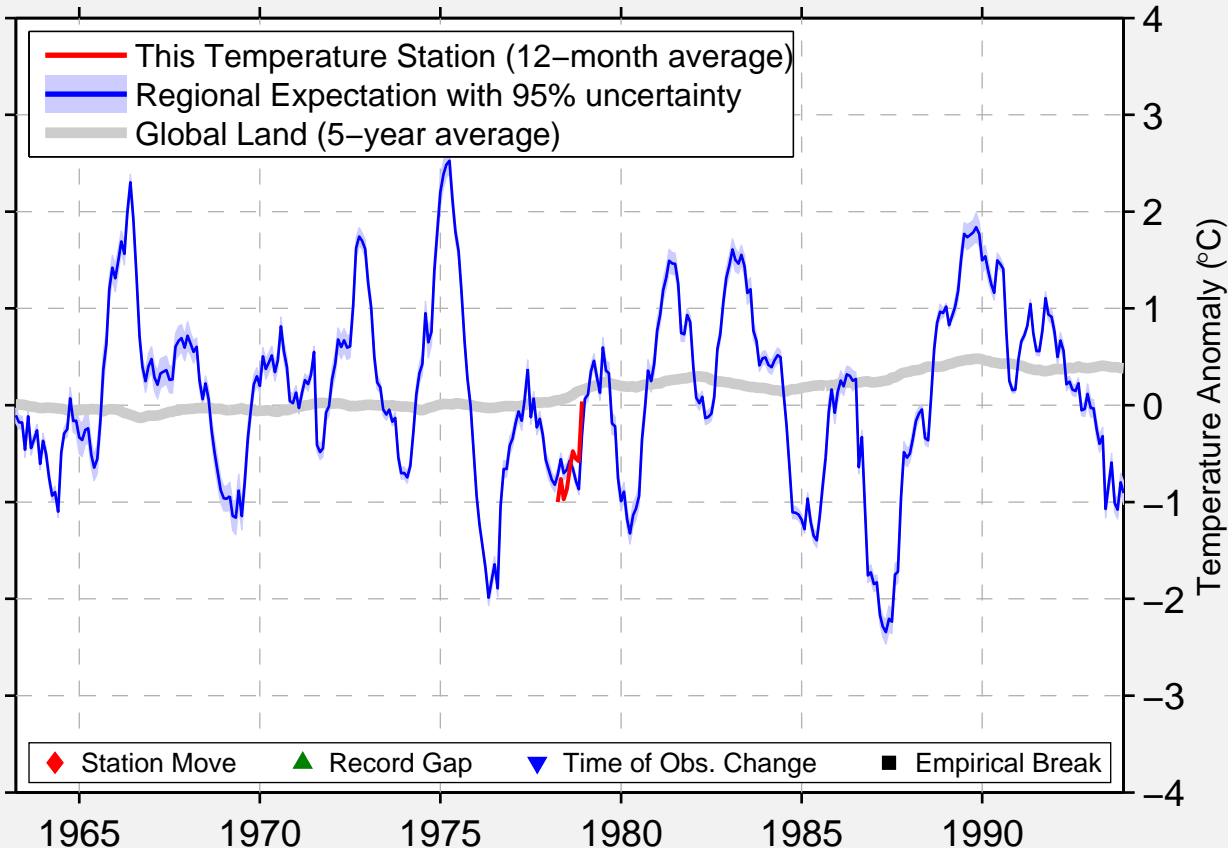

# KRASNOARMEJSK

48.267 N, 37.150 E (Ukraine)

Data Quality Controlled and Aligned at Breakpoints

Berkeley Earth