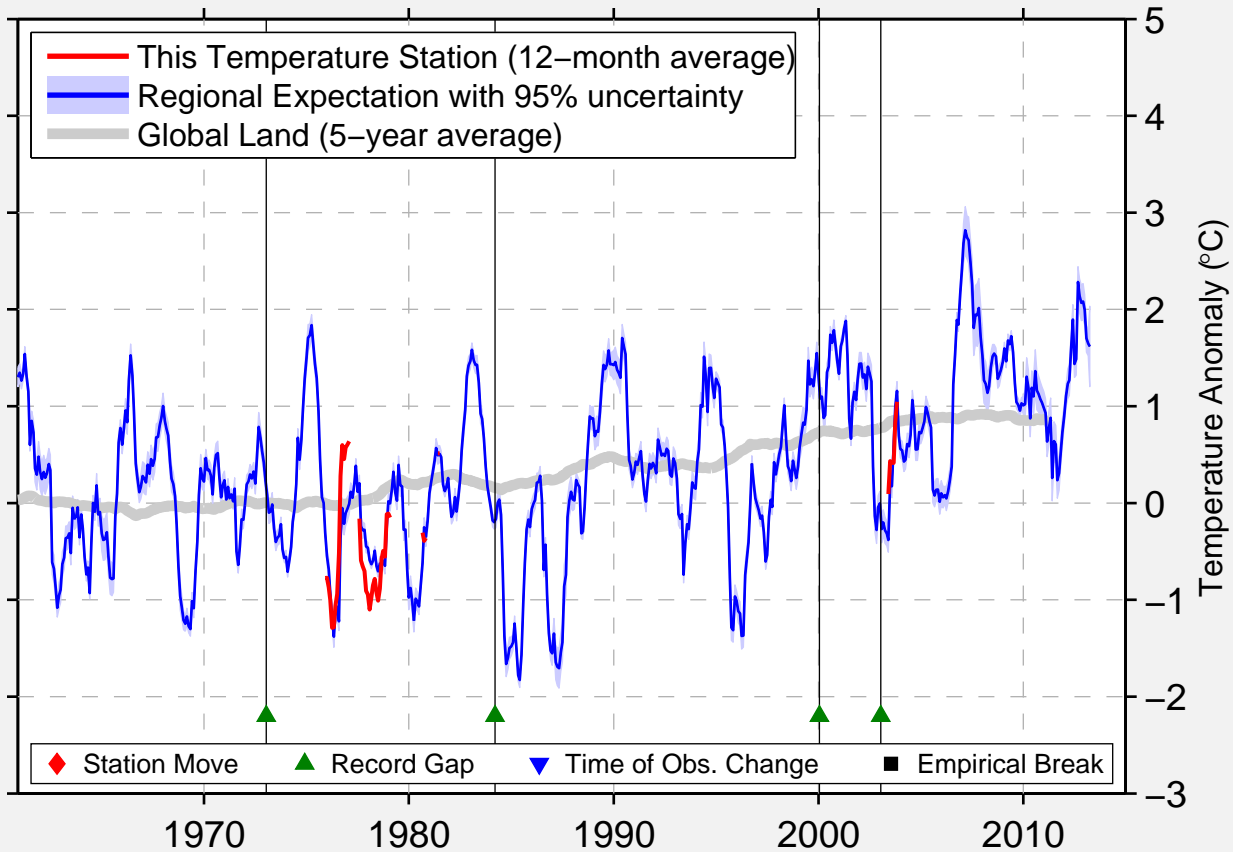

# ZATIS'E

47.333 N, 29.883 E (Ukraine)

Data Quality Controlled and Aligned at Breakpoints

Berkeley Earth