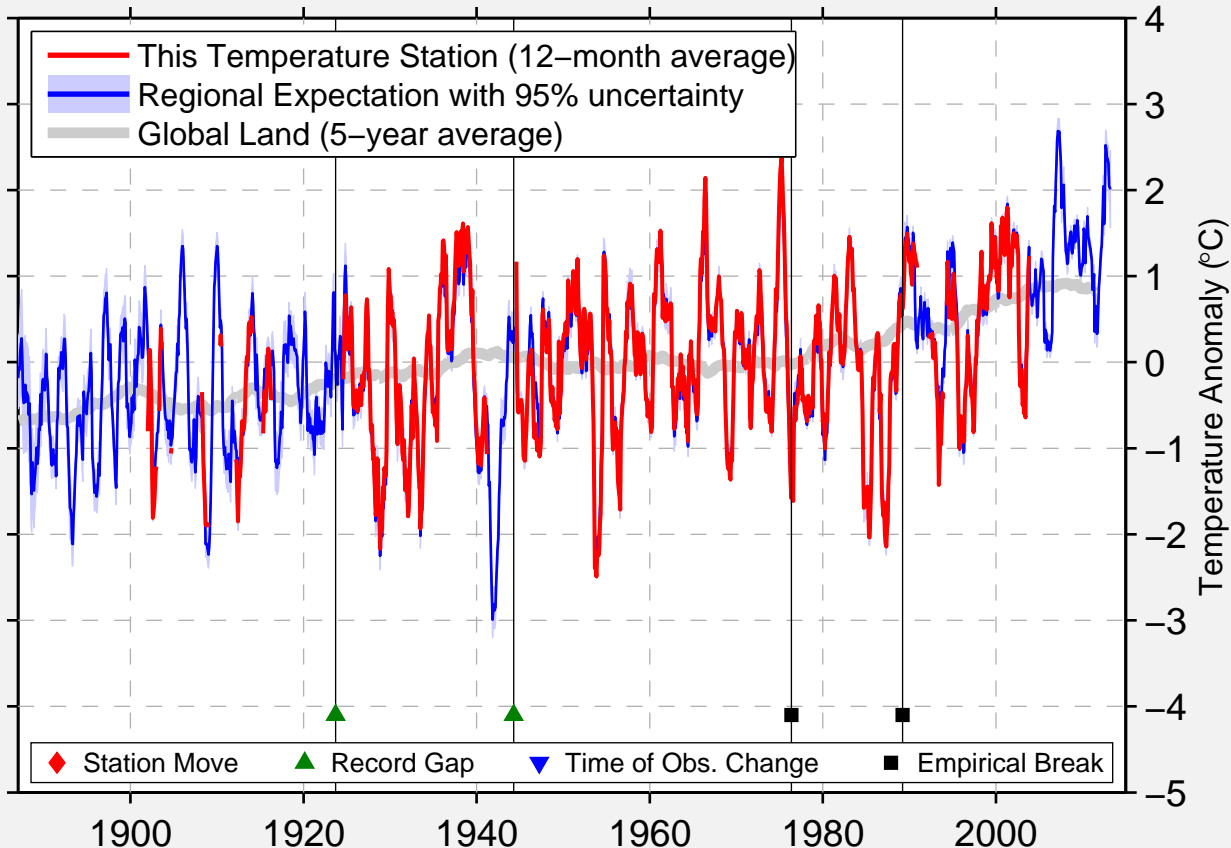

NIKOLAEV

46.967 N, 31.983 E (Ukraine)

Data Quality Controlled and Aligned at Breakpoints

Berkeley Earth