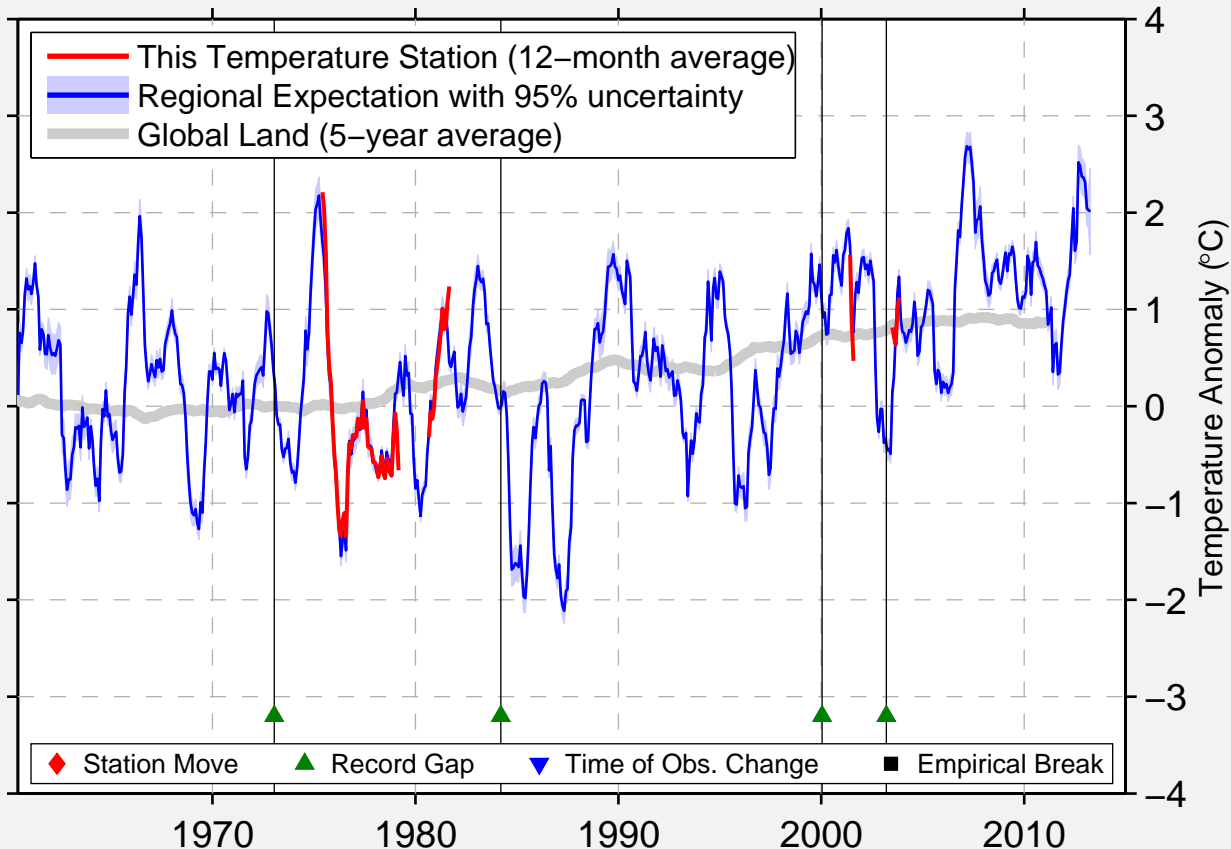

OCHAKOV

46.633 N, 31.550 E (Ukraine)

Data Quality Controlled and Aligned at Breakpoints

Berkeley Earth