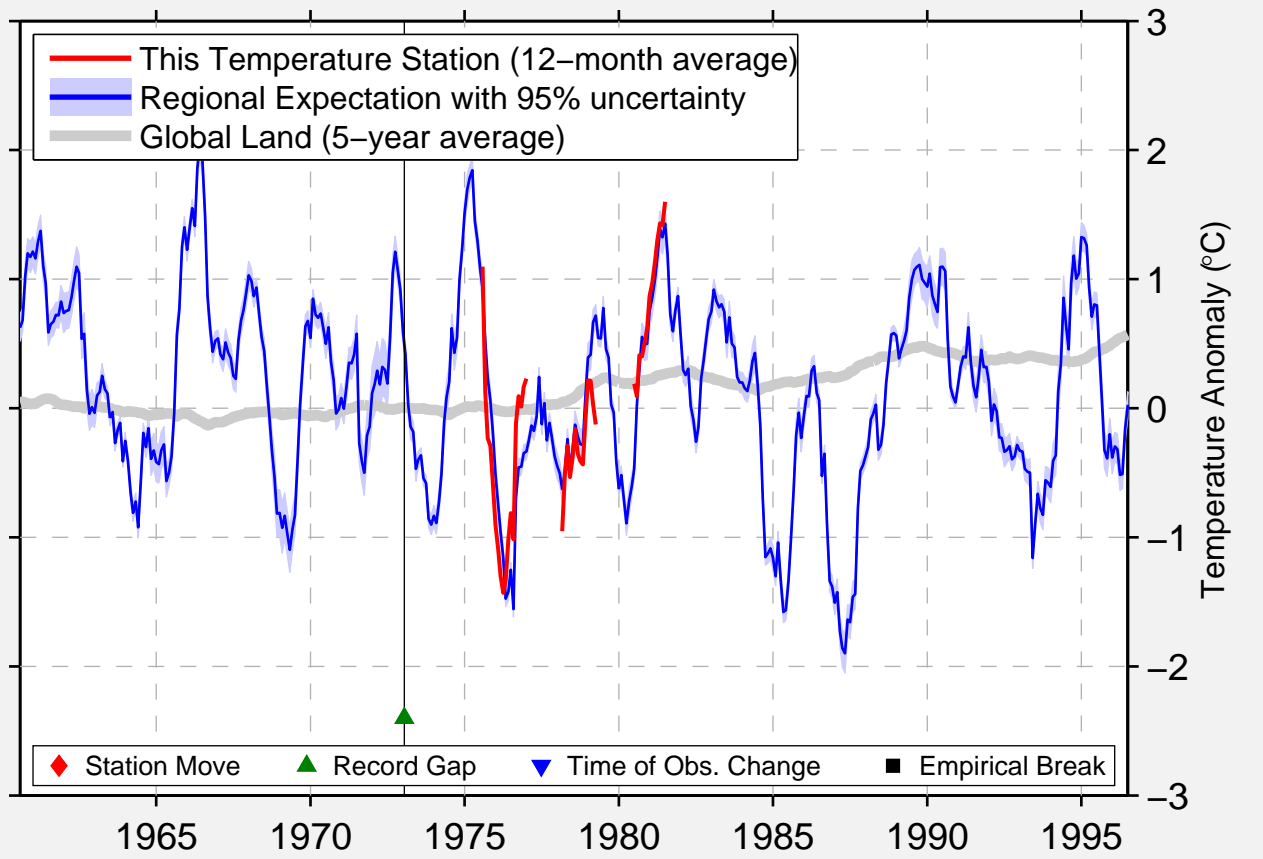

CHOKRAK

45.900 N, 34.867 E (Ukraine)

Data Quality Controlled and Aligned at Breakpoints

Berkeley Earth